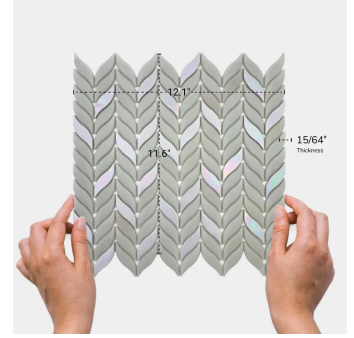

Green Leaf Matte Recycled Glass Mosaic Tile

[View Product](#)

SKU	ATVRE4417A
Item size	11.6x12.1 inch
Tile Finish	Matte
Coverage	0.975
Sold By	sheet
Sq Ft Per Box	9.747
Tile Use	Outdoors, Indoor Walls, Light traffic floors, Shower Walls, Shower Floor, Steam Room, Swimming Pool, Heat areas up to 150F, Commercial walls

Material	Recycled Glass
Thickness	15/64 inch
Mounting type	Mesh Mounted
Priced By	sheet
Pieces Per Box	10
Weight	2.4
Recommended thinset	Laticrete Glass Tile Adhesive
Country of Origin	China

Recommended Grout 1 Laticrete Permacolor White