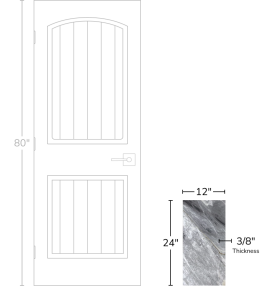

Calacatta Bluette 12x24 Honed Marble Tile

[View Product](#)

SKU	ATFBL441224HA	Material	Calacatta Bluette
Item size	12x24 inch	Thickness	3/8 inch
Tile Finish	Honed	Mounting type	Loose
Coverage	2.000	Priced By	sf
Sold By	box	Pieces Per Box	5
Sq Ft Per Box	10.000	Weight	5.5
Tile Use	Outdoors, Indoor Walls, Light traffic floors, High traffic floors, Shower Walls, Shower Floor, Heat areas up to 150F, Commercial walls, Commercial Floors	Recommended thinset	Laticrete 254 Platinum
Recommended Grout 1	Laticrete Permacolor White	Country of Origin	China