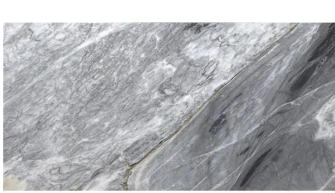

Calacatta Bluette 12x24 Honed Marble Tile

[View Product](#)

SKU	ATFBL441224HA	Material	Calacatta Bluette
Item size	12x24 inch	Thickness	3/8 inch
Tile Finish	Honed	Mounting type	Loose
Coverage	2.000	Priced By	sf
Sold By	box	Pieces Per Box	5
Sq Ft Per Box	10.000	Weight	5.5
Tile Use	Outdoors, Indoor Walls, Light traffic floors, High traffic floors, Shower Walls, Shower Floor, Heat areas up to 150F, Commercial walls, Commercial Floors	Recommended thinset	Laticrete 254 Platinum
Recommended Grout 1	Laticrete Permacolor White	Country of Origin	China