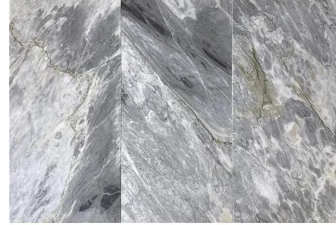

Calacatta Bluette 12x24 Honed Marble Tile

[View Product](#)

SKU	ATFBL441224HA	Material	Calacatta Bluette
Item size	12x24 inch	Thickness	3/8 inch
Tile Finish	Honed	Mounting type	Loose
Coverage	2.000	Priced By	sf
Sold By	box	Pieces Per Box	5
Sq Ft Per Box	10.000	Weight	5.5
Tile Use	Outdoors, Indoor Walls, Light traffic floors, High traffic floors, Shower Walls, Shower Floor, Heat areas up to 150F, Commercial walls, Commercial Floors	Recommended thinset	Laticrete 254 Platinum
Recommended Grout 1	Laticrete Permacolor White	Country of Origin	China