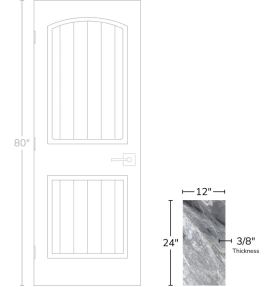

Calacatta Bluette 12x24 Honed Marble Tile

[View Product](#)

SKU	ATFBL441224HA	Material	Calacatta Bluette
Item size	12x24 inch	Thickness	3/8 inch
Tile Finish	Honed	Mounting type	Loose
Coverage	2.000	Priced By	sf
Sold By	box	Pieces Per Box	5
Sq Ft Per Box	10.000	Weight	5.5
Tile Use	Outdoors, Indoor Walls, Light traffic floors, High traffic floors, Shower Walls, Shower Floor, Heat areas up to 150F, Commercial walls, Commercial Floors	Recommended thinset	Laticrete 254 Platinum
Recommended Grout 1	Laticrete Permacolor White	Country of Origin	China