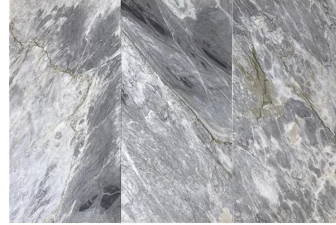

Calacatta Bluette 12x24 Honed Marble Tile

[View Product](#)

SKU	ATFBL441224HA	Material	Calacatta Bluette
Item size	12x24 inch	Thickness	3/8 inch
Tile Finish	Honed	Mounting type	Loose
Coverage	2.000	Priced By	sf
Sold By	box	Pieces Per Box	5
Sq Ft Per Box	10.000	Weight	5.5
Tile Use	Outdoors, Indoor Walls, Light traffic floors, High traffic floors, Shower Walls, Shower Floor, Heat areas up to 150F, Commercial walls, Commercial Floors	Recommended thinset	Laticrete 254 Platinum
Recommended Grout 1	Laticrete Permacolor White	Country of Origin	China