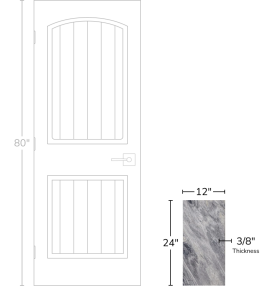

# Calacatta Bluette 12x24 Polished Marble Tile

[View Product](#)

SKU	ATFBL441224PA	Material	Calacatta Bluette
Item size	12x24 inch	Thickness	3/8 inch
Tile Finish	Polished	Mounting type	Loose
Coverage	2.000	Priced By	sf
Sold By	box	Pieces Per Box	5
Sq Ft Per Box	10.000	Weight	5.5
Tile Use	Outdoors, Indoor Walls, Light traffic floors, High traffic floors, Shower Walls, Shower Floor, Heat areas up to 150F, Commercial walls, Commercial Floors	Recommended thinset	Laticrete 254 Platinum
Recommended Grout 1	Laticrete Permacolor White	Country of Origin	China