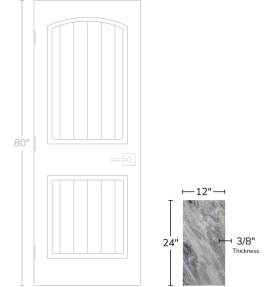

# Calacatta Bluette 12x24 Polished Marble Tile

[View Product](#)

SKU	ATFBL441224PA
Item size	12x24 inch
Tile Finish	Polished
Coverage	2.000
Sold By	box
Sq Ft Per Box	10.000
Tile Use	Outdoors, Indoor Walls, Light traffic floors, High traffic floors, Shower Walls, Shower Floor, Heat areas up to 150F, Commercial walls, Commercial Floors
Recommended Grout 1	Laticrete Permacolor White

Material	Calacatta Bluette
Thickness	3/8 inch
Mounting type	Loose
Priced By	sf
Pieces Per Box	5
Weight	5.5
Recommended thinset	Laticrete 254 Platinum
Country of Origin	China