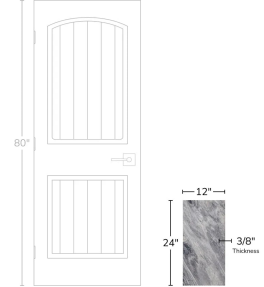

Calacatta Bluette 12x24 Polished Marble Tile

[View Product](#)

SKU	ATFBL441224PA	Material	Calacatta Bluette
Item size	12x24 inch	Thickness	3/8 inch
Tile Finish	Polished	Mounting type	Loose
Coverage	2.000	Priced By	sf
Sold By	box	Pieces Per Box	5
Sq Ft Per Box	10.000	Weight	5.5
Tile Use	Outdoors, Indoor Walls, Light traffic floors, High traffic floors, Shower Walls, Shower Floor, Heat areas up to 150F, Commercial walls, Commercial Floors	Recommended thinset	Laticrete 254 Platinum
Recommended Grout 1	Laticrete Permacolor White	Country of Origin	China