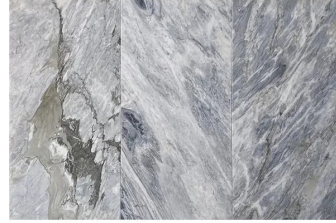

Calacatta Bluette 12x24 Polished Marble Tile

[View Product](#)

SKU	ATFBL441224PA	Material	Calacatta Bluette
Item size	12x24 inch	Thickness	3/8 inch
Tile Finish	Polished	Mounting type	Loose
Coverage	2.000	Priced By	sf
Sold By	box	Pieces Per Box	5
Sq Ft Per Box	10.000	Weight	5.5
Tile Use	Outdoors, Indoor Walls, Light traffic floors, High traffic floors, Shower Walls, Shower Floor, Heat areas up to 150F, Commercial walls, Commercial Floors	Recommended thinset	Laticrete 254 Platinum
Recommended Grout 1	Laticrete Permacolor White	Country of Origin	China