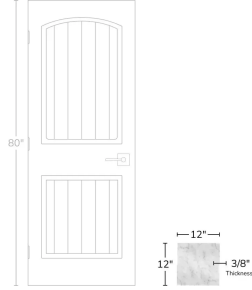

# Carrara 12x12 Honed Marble Tile

[View Product](#)

SKU	ATFCA441212HA	Material	Bianco Carrara
Item size	12x12 inch	Thickness	3/8 inch
Tile Finish	Honed	Mounting type	Loose
Coverage	1.000	Priced By	sf
Sold By	box	Pieces Per Box	10
Sq Ft Per Box	10.000	Weight	5.5
Tile Use	Outdoors, Indoor Walls, Light traffic floors, High traffic floors, Shower Walls, Shower Floor, Heat areas up to 150F, Commercial walls, Commercial Floors	Recommended thinset	Laticrete 254 Platinum
Recommended Grout 1	Laticrete Permacolor White	Country of Origin	China