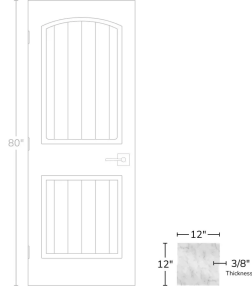

Carrara 12x12 Honed Marble Tile

[View Product](#)

SKU	ATFCA441212HA	Material	Bianco Carrara
Item size	12x12 inch	Thickness	3/8 inch
Tile Finish	Honed	Mounting type	Loose
Coverage	1.000	Priced By	sf
Sold By	box	Pieces Per Box	10
Sq Ft Per Box	10.000	Weight	5.5
Tile Use	Outdoors, Indoor Walls, Light traffic floors, High traffic floors, Shower Walls, Shower Floor, Heat areas up to 150F, Commercial walls, Commercial Floors	Recommended thinset	Laticrete 254 Platinum
Recommended Grout 1	Laticrete Permacolor White	Country of Origin	China