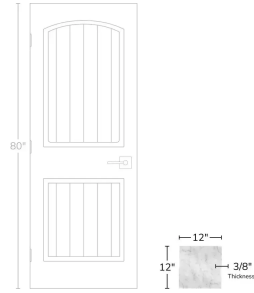

Carrara 12x12 Honed Marble Tile

[View Product](#)

SKU	ATFCA441212HA	Material	Bianco Carrara
Item size	12x12 inch	Thickness	3/8 inch
Tile Finish	Honed	Mounting type	Loose
Coverage	1.000	Priced By	sf
Sold By	box	Pieces Per Box	10
Sq Ft Per Box	10.000	Weight	5.5
Tile Use	Outdoors, Indoor Walls, Light traffic floors, High traffic floors, Shower Walls, Shower Floor, Heat areas up to 150F, Commercial walls, Commercial Floors	Recommended thinset	Laticrete 254 Platinum
Recommended Grout 1	Laticrete Permacolor White	Country of Origin	China