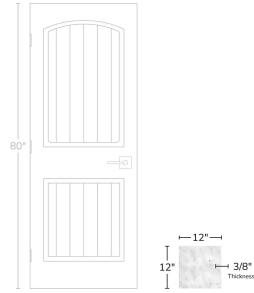

Carrara 12x12 Polished Marble Tile

[View Product](#)

SKU	ATFCA441212PA	Material	Bianco Carrara
Item size	12x12 inch	Thickness	3/8 inch
Tile Finish	Polished	Mounting type	Loose
Coverage	1.000	Priced By	sf
Sold By	box	Pieces Per Box	10
Sq Ft Per Box	10.000	Weight	5.5
Tile Use	Outdoors, Indoor Walls, Light traffic floors, High traffic floors, Shower Walls, Shower Floor, Heat areas up to 150F, Commercial walls, Commercial Floors	Recommended thinset	Laticrete 254 Platinum
Recommended Grout 1	Laticrete Permacolor White	Country of Origin	China