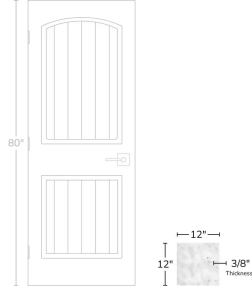

# Carrara 12x12 Polished Marble Tile

[View Product](#)

SKU	ATFCA441212PA	Material	Bianco Carrara
Item size	12x12 inch	Thickness	3/8 inch
Tile Finish	Polished	Mounting type	Loose
Coverage	1.000	Priced By	sf
Sold By	box	Pieces Per Box	10
Sq Ft Per Box	10.000	Weight	5.5
Tile Use	Outdoors, Indoor Walls, Light traffic floors, High traffic floors, Shower Walls, Shower Floor, Heat areas up to 150F, Commercial walls, Commercial Floors	Recommended thinset	Laticrete 254 Platinum
Recommended Grout 1	Laticrete Permacolor White	Country of Origin	China