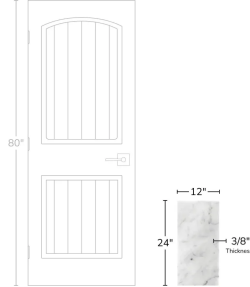

# Carrara 12x24 Honed Marble Tile

[View Product](#)

SKU	ATFCA441224HA	Material	Bianco Carrara
Item size	12x24 inch	Thickness	3/8 inch
Tile Finish	Honed	Mounting type	Loose
Coverage	2.000	Priced By	sf
Sold By	box	Pieces Per Box	5
Sq Ft Per Box	10.000	Weight	5.5
Tile Use	Outdoors, Indoor Walls, Light traffic floors, High traffic floors, Shower Walls, Shower Floor, Heat areas up to 150F, Commercial walls, Commercial Floors	Recommended thinset	Laticrete 254 Platinum
Recommended Grout 1	Laticrete Permacolor White	Country of Origin	China