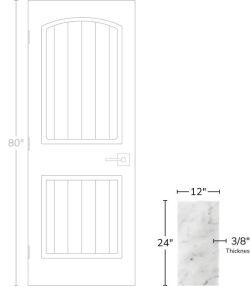

# Carrara 12x24 Honed Marble Tile

[View Product](#)

SKU	ATFCA441224HA	Material	Bianco Carrara
Item size	12x24 inch	Thickness	3/8 inch
Tile Finish	Honed	Mounting type	Loose
Coverage	2.000	Priced By	sf
Sold By	box	Pieces Per Box	5
Sq Ft Per Box	10.000	Weight	5.5
Tile Use	Outdoors, Indoor Walls, Light traffic floors, High traffic floors, Shower Walls, Shower Floor, Heat areas up to 150F, Commercial walls, Commercial Floors	Recommended thinset	Laticrete 254 Platinum
Recommended Grout 1	Laticrete Permacolor White	Country of Origin	China