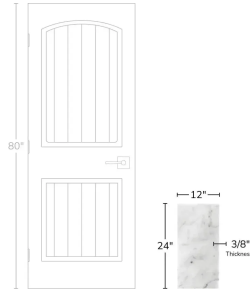

Carrara 12x24 Honed Marble Tile

[View Product](#)

SKU	ATFCA441224HA	Material	Bianco Carrara
Item size	12x24 inch	Thickness	3/8 inch
Tile Finish	Honed	Mounting type	Loose
Coverage	2.000	Priced By	sf
Sold By	box	Pieces Per Box	5
Sq Ft Per Box	10.000	Weight	5.5
Tile Use	Outdoors, Indoor Walls, Light traffic floors, High traffic floors, Shower Walls, Shower Floor, Heat areas up to 150F, Commercial walls, Commercial Floors	Recommended thinset	Laticrete 254 Platinum
Recommended Grout 1	Laticrete Permacolor White	Country of Origin	China