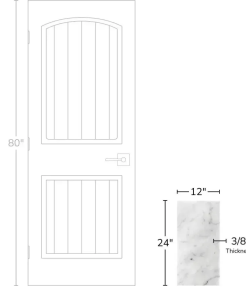

Carrara 12x24 Polished Marble Tile

[View Product](#)

SKU	ATFCA441224PA
Item size	12x24 inch
Tile Finish	Polished
Coverage	2.000
Sold By	box
Sq Ft Per Box	10.000
Tile Use	Outdoors, Indoor Walls, Light traffic floors, High traffic floors, Shower Walls, Shower Floor, Heat areas up to 150F, Commercial walls, Commercial Floors
Recommended Grout 1	Laticrete Permacolor White

Material	Bianco Carrara
Thickness	3/8 inch
Mounting type	Loose
Priced By	sf
Pieces Per Box	5
Weight	5.5
Recommended thinset	Laticrete 254 Platinum
Country of Origin	China