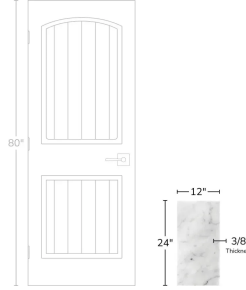

Carrara 12x24 Polished Marble Tile

[View Product](#)

SKU	ATFCA441224PA	Material	Bianco Carrara
Item size	12x24 inch	Thickness	3/8 inch
Tile Finish	Polished	Mounting type	Loose
Coverage	2.000	Priced By	sf
Sold By	box	Pieces Per Box	5
Sq Ft Per Box	10.000	Weight	5.5
Tile Use	Outdoors, Indoor Walls, Light traffic floors, High traffic floors, Shower Walls, Shower Floor, Heat areas up to 150F, Commercial walls, Commercial Floors	Recommended thinset	Laticrete 254 Platinum
Recommended Grout 1	Laticrete Permacolor White	Country of Origin	China