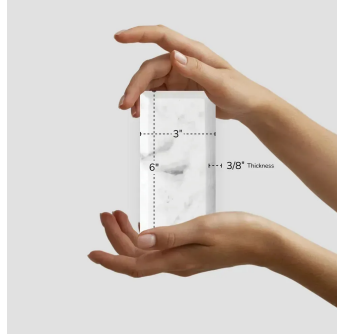

Carrara 3x6 Beveled Polished Marble Subway Tile

[View Product](#)

SKU	ATFCA4436BPA	Material	Bianco Carrara
Item size	3x6 inch	Thickness	3/8 inch
Tile Finish	Polished Beveled	Mounting type	Loose
Coverage	0.125	Priced By	sf
Sold By	box	Pieces Per Box	40
Sq Ft Per Box	5.000	Weight	5.3
Tile Use	Outdoors, Indoor Walls, Light traffic floors, Shower Walls, Shower Floor, Heat areas up to 150F, Commercial walls	Recommended thinset	Laticrete 254 Platinum
Recommended Grout 1	Laticrete Permacolor White	Country of Origin	China