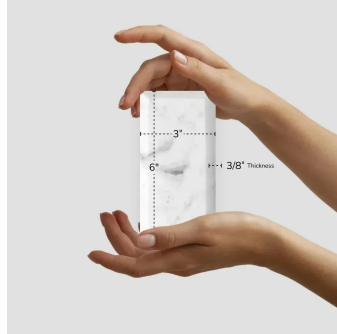

Carrara 3x6 Beveled Polished Marble Subway Tile

[View Product](#)

SKU	ATFCA4436BPA	Material	Bianco Carrara
Item size	3x6 inch	Thickness	3/8 inch
Tile Finish	Polished Beveled	Mounting type	Loose
Coverage	0.125	Priced By	sf
Sold By	box	Pieces Per Box	40
Sq Ft Per Box	5.000	Weight	5.3
Tile Use	Outdoors, Indoor Walls, Light traffic floors, Shower Walls, Shower Floor, Heat areas up to 150F, Commercial walls	Recommended thinset	Laticrete 254 Platinum
Recommended Grout 1	Laticrete Permacolor White	Country of Origin	China