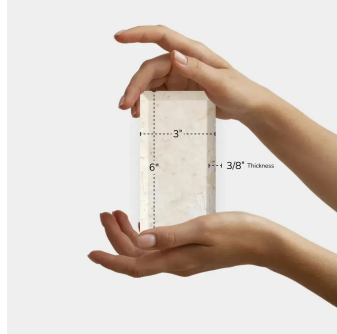

Crema Marfil 3x6 Beveled Polished Marble Subway Tile

[View Product](#)

SKU	ATFCR4436BPA
Item size	3x6 inch
Tile Finish	Polished Beveled
Coverage	0.125
Sold By	box
Sq Ft Per Box	5.000
Tile Use	Outdoors, Indoor Walls, Light traffic floors, Shower Walls, Shower Floor, Steam Room, Heat areas up to 150F, Commercial walls
Recommended Grout 1	Laticrete Permacolor White

Material	Crema Marfil
Thickness	3/8 inch
Mounting type	Loose
Priced By	sf
Pieces Per Box	40
Weight	5.3
Recommended thinset	Laticrete 254 Platinum
Country of Origin	China