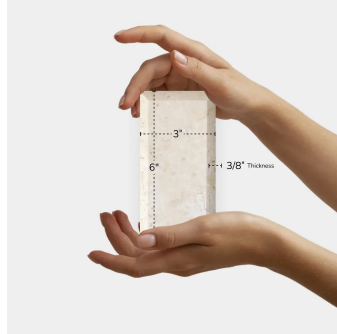

# Crema Marfil 3x6 Beveled Polished Marble Subway Tile

[View Product](#)

SKU	ATFCR4436BPA	Material	Crema Marfil
Item size	3x6 inch	Thickness	3/8 inch
Tile Finish	Polished   Beveled	Mounting type	Loose
Coverage	0.125	Priced By	sf
Sold By	box	Pieces Per Box	40
Sq Ft Per Box	5.000	Weight	5.3
Tile Use	Outdoors, Indoor Walls, Light traffic floors, Shower Walls, Shower Floor, Steam Room, Heat areas up to 150F, Commercial walls	Recommended thinset	Laticrete 254 Platinum
Recommended Grout 1	Laticrete Permacolor White	Country of Origin	China