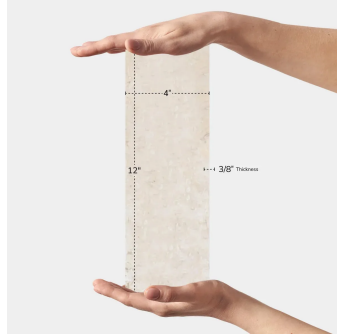

# Crema Marfil 4x12 Polished Marble Subway Tile

[View Product](#)

SKU	ATFCR44412PA	Material	Crema Marfil
Item size	4x12 inch	Thickness	3/8 inch
Tile Finish	Polished	Mounting type	Loose
Coverage	0.333	Priced By	sf
Sold By	box	Pieces Per Box	15
Sq Ft Per Box	5.000	Weight	5.3
Tile Use	Outdoors, Indoor Walls, Light traffic floors, High traffic floors, Shower Walls, Shower Floor, Steam Room, Heat areas up to 150F, Commercial walls, Commercial Floors	Recommended thinset	Laticrete 254 Platinum
Recommended Grout 1	Laticrete Permacolor White	Country of Origin	China