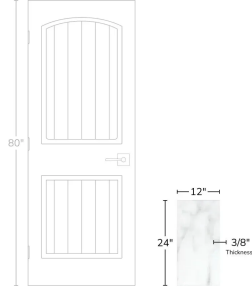

# Calacatta Gold 12x24 Polished Marble Tile

[View Product](#)

SKU	ATFCT441224PA	Material	Calacatta Gold
Item size	12x24 inch	Thickness	3/8 inch
Tile Finish	Polished	Mounting type	Loose
Coverage	2.000	Priced By	sf
Sold By	box	Pieces Per Box	5
Sq Ft Per Box	10.000	Weight	5.5
Tile Use	Outdoors, Indoor Walls, Light traffic floors, High traffic floors, Shower Walls, Shower Floor, Heat areas up to 150F, Commercial walls, Commercial Floors	Recommended thinset	Laticrete 254 Platinum
Recommended Grout 1	Laticrete Permacolor White	Country of Origin	China