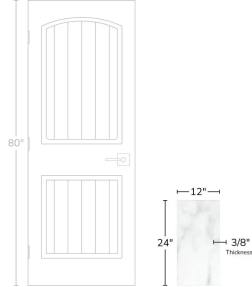

Calacatta Gold 12x24 Polished Marble Tile

[View Product](#)

SKU	ATFCT441224PA	Material	Calacatta Gold
Item size	12x24 inch	Thickness	3/8 inch
Tile Finish	Polished	Mounting type	Loose
Coverage	2.000	Priced By	sf
Sold By	box	Pieces Per Box	5
Sq Ft Per Box	10.000	Weight	5.5
Tile Use	Outdoors, Indoor Walls, Light traffic floors, High traffic floors, Shower Walls, Shower Floor, Heat areas up to 150F, Commercial walls, Commercial Floors	Recommended thinset	Laticrete 254 Platinum
Recommended Grout 1	Laticrete Permacolor White	Country of Origin	China