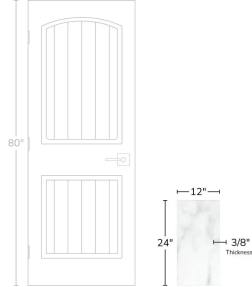

# Calacatta Gold 12x24 Polished Marble Tile

[View Product](#)

SKU	ATFCT441224PA	Material	Calacatta Gold
Item size	12x24 inch	Thickness	3/8 inch
Tile Finish	Polished	Mounting type	Loose
Coverage	2.000	Priced By	sf
Sold By	box	Pieces Per Box	5
Sq Ft Per Box	10.000	Weight	5.5
Tile Use	Outdoors, Indoor Walls, Light traffic floors, High traffic floors, Shower Walls, Shower Floor, Heat areas up to 150F, Commercial walls, Commercial Floors	Recommended thinset	Laticrete 254 Platinum
Recommended Grout 1	Laticrete Permacolor White	Country of Origin	China