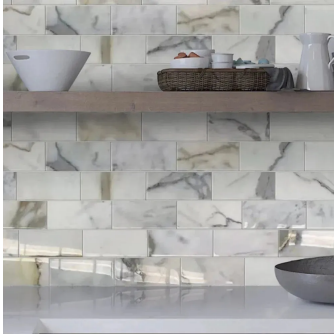

Calacatta Gold 3x6 Polished Marble Subway Tile

[View Product](#)

SKU	ATFCT4436PA	Material	Calacatta Gold
Item size	3x6 inch	Thickness	3/8 inch
Tile Finish	Polished	Mounting type	Loose
Coverage	0.125	Priced By	sf
Sold By	box	Pieces Per Box	40
Sq Ft Per Box	5.000	Weight	5.3
Tile Use	Outdoors, Indoor Walls, Light traffic floors, High traffic floors, Shower Walls, Shower Floor, Heat areas up to 150F, Commercial walls, Commercial Floors	Recommended thinset	Laticrete 254 Platinum
Recommended Grout 1	Laticrete Permacolor White	Country of Origin	China