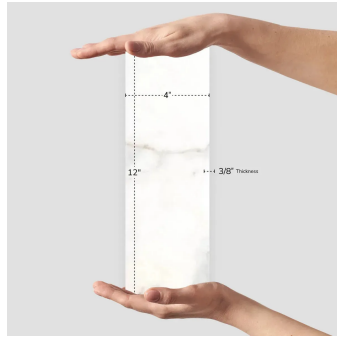

# Calacatta Gold 4x12 Honed Marble Subway Tile

[View Product](#)

SKU	ATFCT44412HA	Material	Calacatta Gold
Item size	4x12 inch	Thickness	3/8 inch
Tile Finish	Honed	Mounting type	Loose
Coverage	0.333	Priced By	sf
Sold By	box	Pieces Per Box	15
Sq Ft Per Box	5.000	Weight	5.3
Tile Use	Outdoors, Indoor Walls, Light traffic floors, High traffic floors, Shower Walls, Shower Floor, Heat areas up to 150F, Commercial walls, Commercial Floors	Recommended thinset	Laticrete 254 Platinum
Recommended Grout 1	Laticrete Permacolor White	Country of Origin	China