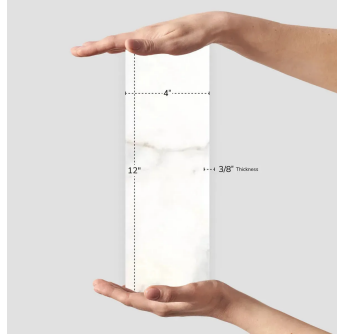

Calacatta Gold 4x12 Honed Marble Subway Tile

[View Product](#)

| | | | |
|---------------------|---|---------------------|------------------------|
| SKU | ATFCT44412HA | Material | Calacatta Gold |
| Item size | 4x12 inch | Thickness | 3/8 inch |
| Tile Finish | Honed | Mounting type | Loose |
| Coverage | 0.333 | Priced By | sf |
| Sold By | box | Pieces Per Box | 15 |
| Sq Ft Per Box | 5.000 | Weight | 5.3 |
| Tile Use | Outdoors, Indoor Walls, Light traffic floors, High traffic floors, Shower Walls, Shower Floor, Heat areas up to 150F, Commercial walls, Commercial Floors | Recommended thinset | Laticrete 254 Platinum |
| Recommended Grout 1 | Laticrete Permacolor White | Country of Origin | China |