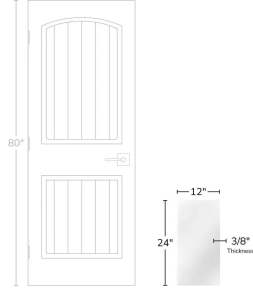

Thassos 12x24 Honed Marble Tile

[View Product](#)

SKU	ATFTS441224HA	Material	Thassos
Item size	12x24 inch	Thickness	3/8 inch
Tile Finish	Honed	Mounting type	Loose
Coverage	2.000	Priced By	sf
Sold By	box	Pieces Per Box	5
Sq Ft Per Box	10.000	Weight	5.3
Tile Use	Outdoors, Indoor Walls, Light traffic floors, High traffic floors, Shower Walls, Shower Floor, Heat areas up to 150F, Commercial walls, Commercial Floors	Recommended thinset	Laticrete 254 Platinum
Recommended Grout 1	Laticrete Permacolor White	Country of Origin	China