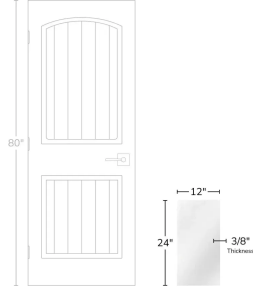

# Thassos 12x24 Polished Marble Tile

[View Product](#)

SKU	ATFTS441224PA	Material	Thassos
Item size	12x24 inch	Thickness	3/8 inch
Tile Finish	Polished	Mounting type	Loose
Coverage	2.000	Priced By	sf
Sold By	box	Pieces Per Box	5
Sq Ft Per Box	10.000	Weight	5.3
Tile Use	Outdoors, Indoor Walls, Light traffic floors, High traffic floors, Shower Walls, Shower Floor, Heat areas up to 150F, Commercial walls, Commercial Floors	Recommended thinset	Laticrete 254 Platinum
Recommended Grout 1	Laticrete Permacolor White	Country of Origin	China