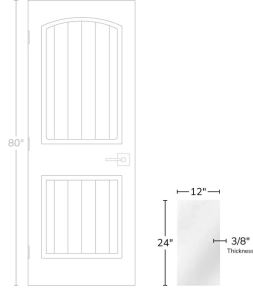

Thassos 12x24 Polished Marble Tile

[View Product](#)

SKU	ATFTS441224PA	Material	Thassos
Item size	12x24 inch	Thickness	3/8 inch
Tile Finish	Polished	Mounting type	Loose
Coverage	2.000	Priced By	sf
Sold By	box	Pieces Per Box	5
Sq Ft Per Box	10.000	Weight	5.3
Tile Use	Outdoors, Indoor Walls, Light traffic floors, High traffic floors, Shower Walls, Shower Floor, Heat areas up to 150F, Commercial walls, Commercial Floors	Recommended thinset	Laticrete 254 Platinum
Recommended Grout 1	Laticrete Permacolor White	Country of Origin	China