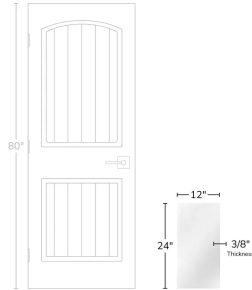

Thassos 12x24 Polished Marble Tile

[View Product](#)

SKU	ATFTS441224PA	Material	Thassos
Item size	12x24 inch	Thickness	3/8 inch
Tile Finish	Polished	Mounting type	Loose
Coverage	2.000	Priced By	sf
Sold By	box	Pieces Per Box	5
Sq Ft Per Box	10.000	Weight	5.3
Tile Use	Outdoors, Indoor Walls, Light traffic floors, High traffic floors, Shower Walls, Shower Floor, Heat areas up to 150F, Commercial walls, Commercial Floors	Recommended thinset	Laticrete 254 Platinum
Recommended Grout 1	Laticrete Permacolor White	Country of Origin	China