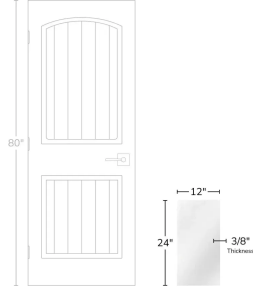

Thassos 12x24 Polished Marble Tile

[View Product](#)

SKU	ATFTS441224PA	Material	Thassos
Item size	12x24 inch	Thickness	3/8 inch
Tile Finish	Polished	Mounting type	Loose
Coverage	2.000	Priced By	sf
Sold By	box	Pieces Per Box	5
Sq Ft Per Box	10.000	Weight	5.3
Tile Use	Outdoors, Indoor Walls, Light traffic floors, High traffic floors, Shower Walls, Shower Floor, Heat areas up to 150F, Commercial walls, Commercial Floors	Recommended thinset	Laticrete 254 Platinum
Recommended Grout 1	Laticrete Permacolor White	Country of Origin	China