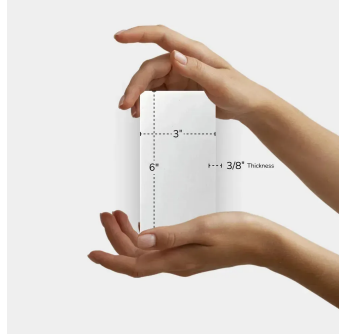

Thassos 3x6 Honed Marble Subway Tile

[View Product](#)

SKU	ATFTS4436HA
Item size	3x6 inch
Tile Finish	Honed
Coverage	0.125
Sold By	box
Sq Ft Per Box	5.000
Tile Use	Outdoors, Indoor Walls, Light traffic floors, High traffic floors, Shower Walls, Shower Floor, Heat areas up to 150F, Commercial walls, Commercial Floors
Recommended Grout 1	Laticrete Permacolor White

Material	Thassos
Thickness	3/8 inch
Mounting type	Loose
Priced By	sf
Pieces Per Box	40
Weight	5.3
Recommended thinset	Laticrete 254 Platinum
Country of Origin	China