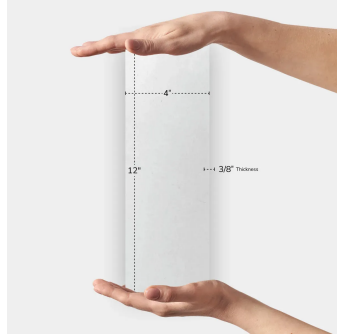

Thassos 4x12 Honed Marble Subway Tile

[View Product](#)

SKU	ATFTS44412HA	Material	Thassos
Item size	4x12 inch	Thickness	3/8 inch
Tile Finish	Honed	Mounting type	Loose
Coverage	0.333	Priced By	sf
Sold By	box	Pieces Per Box	15
Sq Ft Per Box	5.000	Weight	5.3
Tile Use	Outdoors, Indoor Walls, Light traffic floors, High traffic floors, Shower Walls, Shower Floor, Heat areas up to 150F, Commercial walls, Commercial Floors	Recommended thinset	Laticrete 254 Platinum
Recommended Grout 1	Laticrete Permacolor White	Country of Origin	China