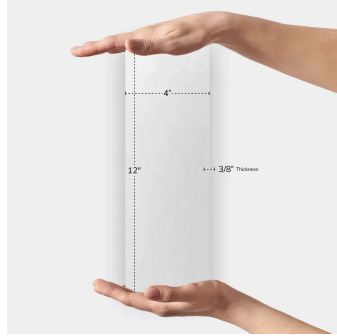

Thassos 4x12 Polished Marble Subway Tile

[View Product](#)

SKU	ATFTS44412PA
Item size	4x12 inch
Tile Finish	Polished
Coverage	0.333
Sold By	box
Sq Ft Per Box	5.000
Tile Use	Outdoors, Indoor Walls, Light traffic floors, High traffic floors, Shower Walls, Shower Floor, Heat areas up to 150F, Commercial walls, Commercial Floors
Recommended Grout 1	Laticrete Permacolor White

Material	Thassos
Thickness	3/8 inch
Mounting type	Loose
Priced By	sf
Pieces Per Box	15
Weight	5.3
Recommended thinset	Laticrete 254 Platinum
Country of Origin	China