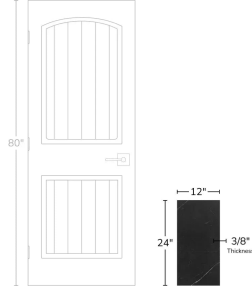

# Nero Marquina 12x24 Honed Marble Tile

[View Product](#)

SKU	ATFTX441224HA	Material	Nero Marquina
Item size	12x24 inch	Thickness	3/8 inch
Tile Finish	Honed	Mounting type	Loose
Coverage	2.000	Priced By	sf
Sold By	box	Pieces Per Box	5
Sq Ft Per Box	10.000	Weight	5.3
Tile Use	Outdoors, Indoor Walls, Light traffic floors, High traffic floors, Shower Walls, Shower Floor, Heat areas up to 150F, Commercial walls, Commercial Floors	Recommended thinset	Laticrete 254 Platinum
Recommended Grout 1	Laticrete Permacolor White	Country of Origin	China