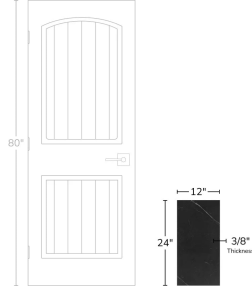

Nero Marquina 12x24 Polished Marble Tile

[View Product](#)

SKU	ATFTX441224PA	Material	Nero Marquina
Item size	12x24 inch	Thickness	3/8 inch
Tile Finish	Polished	Mounting type	Loose
Coverage	2.000	Priced By	sf
Sold By	box	Pieces Per Box	5
Sq Ft Per Box	10.000	Weight	5.3
Tile Use	Outdoors, Indoor Walls, Light traffic floors, High traffic floors, Shower Walls, Shower Floor, Heat areas up to 150F, Commercial walls, Commercial Floors	Recommended thinset	Laticrete 254 Platinum
Recommended Grout 1	Laticrete Permacolor White	Country of Origin	China