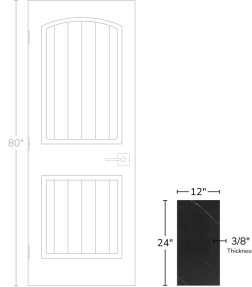

Nero Marquina 12x24 Polished Marble Tile

[View Product](#)

SKU	ATFTX441224PA	Material	Nero Marquina
Item size	12x24 inch	Thickness	3/8 inch
Tile Finish	Polished	Mounting type	Loose
Coverage	2.000	Priced By	sf
Sold By	box	Pieces Per Box	5
Sq Ft Per Box	10.000	Weight	5.3
Tile Use	Outdoors, Indoor Walls, Light traffic floors, High traffic floors, Shower Walls, Shower Floor, Heat areas up to 150F, Commercial walls, Commercial Floors	Recommended thinset	Laticrete 254 Platinum
Recommended Grout 1	Laticrete Permacolor White	Country of Origin	China