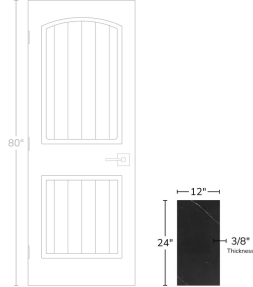

Nero Marquina 12x24 Polished Marble Tile

[View Product](#)

SKU	ATFTX441224PA	Material	Nero Marquina
Item size	12x24 inch	Thickness	3/8 inch
Tile Finish	Polished	Mounting type	Loose
Coverage	2.000	Priced By	sf
Sold By	box	Pieces Per Box	5
Sq Ft Per Box	10.000	Weight	5.3
Tile Use	Outdoors, Indoor Walls, Light traffic floors, High traffic floors, Shower Walls, Shower Floor, Heat areas up to 150F, Commercial walls, Commercial Floors	Recommended thinset	Laticrete 254 Platinum
Recommended Grout 1	Laticrete Permacolor White	Country of Origin	China