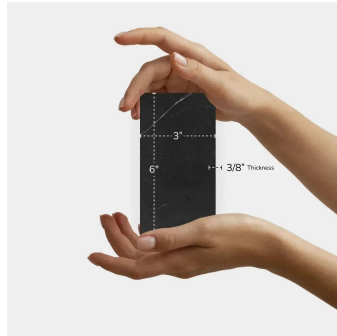

Nero Marquina 3x6 Honed Marble Subway Tile

[View Product](#)

SKU	ATFTX4436HA	Material	Eastern Black
Item size	3x6 inch	Thickness	3/8 inch
Tile Finish	Honed	Mounting type	Loose
Coverage	0.125	Priced By	sf
Sold By	box	Pieces Per Box	40
Sq Ft Per Box	5.000	Weight	5.3
Tile Use	Outdoors, Indoor Walls, Light traffic floors, High traffic floors, Shower Walls, Shower Floor, Steam Room, Heat areas up to 150F, Commercial walls, Commercial Floors	Recommended thinset	Laticrete 254 Platinum
Recommended Grout 1	Laticrete Permacolor Raven Black	Country of Origin	China