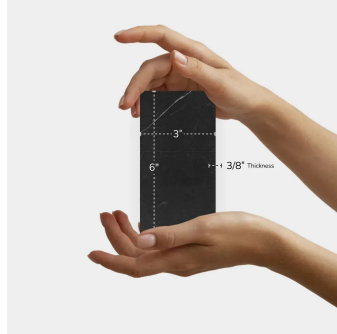

Nero Marquina 3x6 Honed Marble Subway Tile

[View Product](#)

SKU	ATFTX4436HA	Material	Eastern Black
Item size	3x6 inch	Thickness	3/8 inch
Tile Finish	Honed	Mounting type	Loose
Coverage	0.125	Priced By	sf
Sold By	box	Pieces Per Box	40
Sq Ft Per Box	5.000	Weight	5.3
Tile Use	Outdoors, Indoor Walls, Light traffic floors, High traffic floors, Shower Walls, Shower Floor, Steam Room, Heat areas up to 150F, Commercial walls, Commercial Floors	Recommended thinset	Laticrete 254 Platinum
Recommended Grout 1	Laticrete Permacolor Raven Black	Country of Origin	China