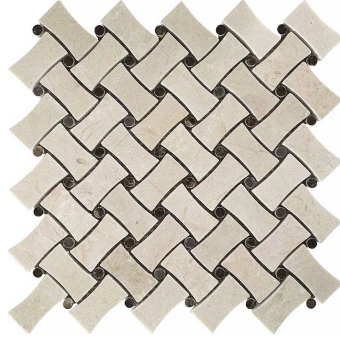

Crema Marfil Basketweave Polished Mosaic Tile

[View Product](#)

SKU	ATVL44B26A
Item size	11x11 inch
Tile Finish	Polished
Coverage	0.840
Sold By	sheet
Sq Ft Per Box	4.201
Tile Use	Outdoors, Indoor Walls, Light traffic floors, High traffic floors, Shower Walls, Shower Floor, Steam Room, Heat areas up to 150F, Commercial walls, Commercial Floors
Recommended Grout 1	Laticrete Permacolor Antique White

Material	Crema Marfil, Emperador Dark
Thickness	3/8 inch
Mounting type	Mesh Mounted
Priced By	sheet
Pieces Per Box	5
Weight	4
Recommended thinset	Laticrete 254 Platinum
Country of Origin	China