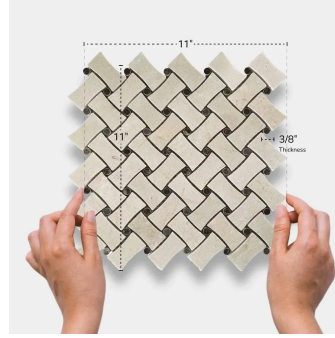

Crema Marfil Basketweave Polished Mosaic Tile

[View Product](#)

| | |
|---------------------|---|
| SKU | ATVL44B26A |
| Item size | 11x11 inch |
| Tile Finish | Polished |
| Coverage | 0.840 |
| Sold By | sheet |
| Sq Ft Per Box | 4.201 |
| Tile Use | Outdoors, Indoor Walls, Light traffic floors, High traffic floors, Shower Walls, Shower Floor, Steam Room, Heat areas up to 150F, Commercial walls, Commercial Floors |
| Recommended Grout 1 | Laticrete Permacolor Antique White |

| | |
|---------------------|------------------------------|
| Material | Crema Marfil, Emperador Dark |
| Thickness | 3/8 inch |
| Mounting type | Mesh Mounted |
| Priced By | sheet |
| Pieces Per Box | 5 |
| Weight | 4 |
| Recommended thinset | Laticrete 254 Platinum |
| Country of Origin | China |