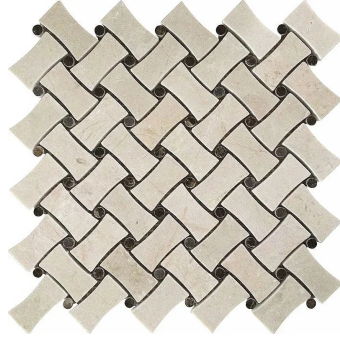

Crema Marfil Basketweave Polished Mosaic Tile

[View Product](#)

| | |
|---------------------|---|
| SKU | ATVL44B26A |
| Item size | 11x11 inch |
| Tile Finish | Polished |
| Coverage | 0.840 |
| Sold By | sheet |
| Sq Ft Per Box | 4.201 |
| Tile Use | Outdoors, Indoor Walls, Light traffic floors, High traffic floors, Shower Walls, Shower Floor, Steam Room, Heat areas up to 150F, Commercial walls, Commercial Floors |
| Recommended Grout 1 | Laticrete Permacolor Antique White |

| | |
|---------------------|------------------------------|
| Material | Crema Marfil, Emperador Dark |
| Thickness | 3/8 inch |
| Mounting type | Mesh Mounted |
| Priced By | sheet |
| Pieces Per Box | 5 |
| Weight | 4 |
| Recommended thinset | Laticrete 254 Platinum |
| Country of Origin | China |