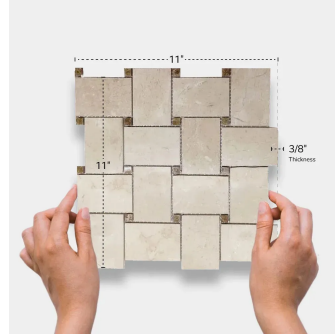

Crema Marfil & Emperador Light Basketweave Polished Mosaic Tile

[View Product](#)

SKU	ATVL44B28A
Item size	11x11 inch
Tile Finish	Polished
Coverage	0.840
Sold By	sheet
Sq Ft Per Box	4.201
Tile Use	Outdoors, Indoor Walls, Light traffic floors, High traffic floors, Shower Walls, Shower Floor, Steam Room, Heat areas up to 150F, Commercial walls, Commercial Floors

Recommended Grout 1 Laticrete Permacolor Antique White

Material	Crema Marfil, Emperador Light
Thickness	3/8 inch
Mounting type	Mesh Mounted
Priced By	sheet
Pieces Per Box	5
Weight	4.2
Recommended thinset	Laticrete 254 Platinum
Country of Origin	China