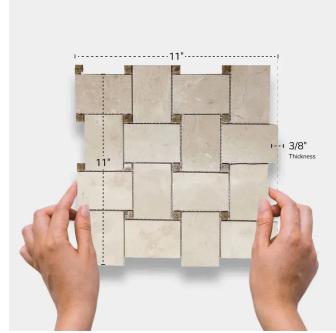

Crema Marfil & Emperador Light Basketweave Polished Mosaic Tile

[View Product](#)

SKU	ATVL44B28A
Item size	11x11 inch
Tile Finish	Polished
Coverage	0.840
Sold By	sheet
Sq Ft Per Box	4.201
Tile Use	Outdoors, Indoor Walls, Light traffic floors, High traffic floors, Shower Walls, Shower Floor, Steam Room, Heat areas up to 150F, Commercial walls, Commercial Floors

Material	Crema Marfil, Emperador Light
Thickness	3/8 inch
Mounting type	Mesh Mounted
Priced By	sheet
Pieces Per Box	5
Weight	4.2
Recommended thinset	Laticrete 254 Platinum
Country of Origin	China

Recommended Grout 1 Laticrete Permacolor
Antique White