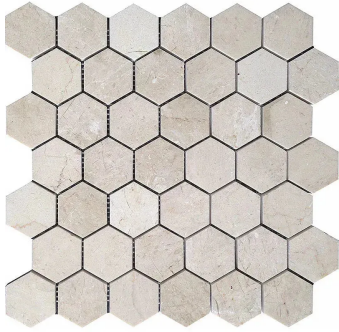

# Crema Marfil Hexagon Honed Mosaic Tile

[View Product](#)

SKU	ATVL44G14HA
Item size	11.8x11.8 inch
Tile Finish	Honed
Coverage	0.967
Sold By	sheet
Sq Ft Per Box	4.835
Tile Use	Outdoors, Indoor Walls, Light traffic floors, High traffic floors, Shower Walls, Shower Floor, Steam Room, Heat areas up to 150F, Commercial walls, Commercial Floors
Recommended Grout 1	Laticrete Permacolor Antique White

Material	Crema Marfil
Thickness	3/8 inch
Mounting type	Mesh Mounted
Priced By	sheet
Pieces Per Box	5
Weight	4.4
Recommended thinset	Laticrete 254 Platinum
Country of Origin	China