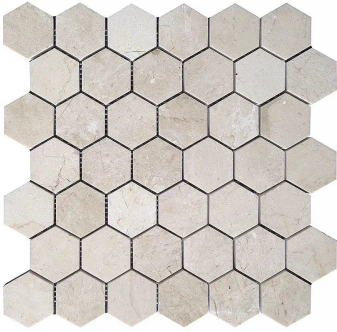

# Crema Marfil Hexagon Honed Mosaic Tile

[View Product](#)

SKU	ATVL44G14HA	Material	Crema Marfil
Item size	11.8x11.8 inch	Thickness	3/8 inch
Tile Finish	Honed	Mounting type	Mesh Mounted
Coverage	0.967	Priced By	sheet
Sold By	sheet	Pieces Per Box	5
Sq Ft Per Box	4.835	Weight	4.4
Tile Use	Outdoors, Indoor Walls, Light traffic floors, High traffic floors, Shower Walls, Shower Floor, Steam Room, Heat areas up to 150F, Commercial walls, Commercial Floors	Recommended thinset	Laticrete 254 Platinum
Recommended Grout 1	Laticrete Permacolor Antique White	Country of Origin	China