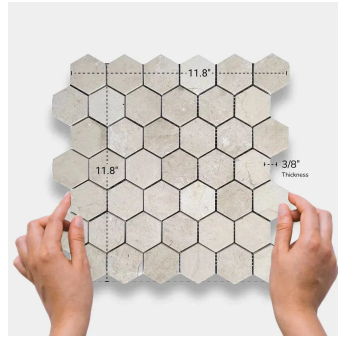

# Crema Marfil Hexagon Honed Mosaic Tile

[View Product](#)

SKU	ATVL44G14HA
Item size	11.8x11.8 inch
Tile Finish	Honed
Coverage	0.967
Sold By	sheet
Sq Ft Per Box	4.835
Tile Use	Outdoors, Indoor Walls, Light traffic floors, High traffic floors, Shower Walls, Shower Floor, Steam Room, Heat areas up to 150F, Commercial walls, Commercial Floors
Recommended Grout 1	Laticrete Permacolor Antique White

Material	Crema Marfil
Thickness	3/8 inch
Mounting type	Mesh Mounted
Priced By	sheet
Pieces Per Box	5
Weight	4.4
Recommended thinset	Laticrete 254 Platinum
Country of Origin	China