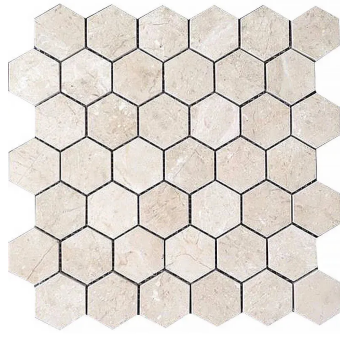

# Crema Marfil Hexagon Polished Mosaic Tile

[View Product](#)

SKU	ATVL44G14PA	Material	Crema Marfil
Item size	11.8x11.8 inch	Thickness	3/8 inch
Tile Finish	Polished	Mounting type	Mesh Mounted
Coverage	0.967	Priced By	sheet
Sold By	sheet	Pieces Per Box	5
Sq Ft Per Box	4.835	Weight	4.4
Tile Use	Outdoors, Indoor Walls, Light traffic floors, High traffic floors, Shower Walls, Shower Floor, Steam Room, Heat areas up to 150F, Commercial walls, Commercial Floors	Recommended thinset	Laticrete 254 Platinum
Recommended Grout 1	Laticrete Permacolor Antique White	Country of Origin	China