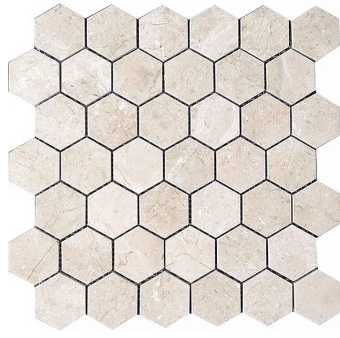

Crema Marfil Hexagon Polished Mosaic Tile

[View Product](#)

SKU	ATVL44G14PA	Material	Crema Marfil
Item size	11.8x11.8 inch	Thickness	3/8 inch
Tile Finish	Polished	Mounting type	Mesh Mounted
Coverage	0.967	Priced By	sheet
Sold By	sheet	Pieces Per Box	5
Sq Ft Per Box	4.835	Weight	4.4
Tile Use	Outdoors, Indoor Walls, Light traffic floors, High traffic floors, Shower Walls, Shower Floor, Steam Room, Heat areas up to 150F, Commercial walls, Commercial Floors	Recommended thinset	Laticrete 254 Platinum
Recommended Grout 1	Laticrete Permacolor Antique White	Country of Origin	China