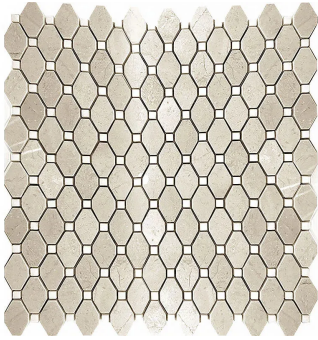

# Crema Marfil Octagon Polished Mosaic Tile

[View Product](#)

SKU	ATVL44G21A	Material	Crema Marfil, Eastern White
Item size	11.8x12.4 inch	Thickness	3/8 inch
Tile Finish	Polished	Mounting type	Mesh Mounted
Coverage	1.016	Priced By	sheet
Sold By	sheet	Pieces Per Box	5
Sq Ft Per Box	5.081	Weight	4.2
Tile Use	Outdoors, Indoor Walls, Light traffic floors, High traffic floors, Shower Walls, Shower Floor, Steam Room, Heat areas up to 150F, Commercial walls, Commercial Floors	Recommended thinset	Laticrete 254 Platinum
Recommended Grout 1	Laticrete Permacolor Antique White	Country of Origin	China