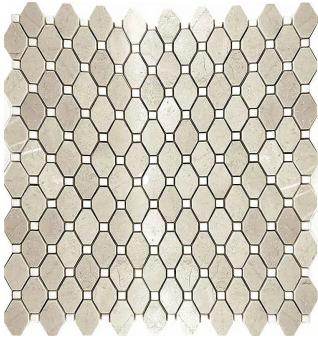

# Crema Marfil Octagon Polished Mosaic Tile

[View Product](#)

SKU	ATVL44G21A
Item size	11.8x12.4 inch
Tile Finish	Polished
Coverage	1.016
Sold By	sheet
Sq Ft Per Box	5.081
Tile Use	Outdoors, Indoor Walls, Light traffic floors, High traffic floors, Shower Walls, Shower Floor, Steam Room, Heat areas up to 150F, Commercial walls, Commercial Floors
Recommended Grout 1	Laticrete Permacolor Antique White

Material	Crema Marfil, Eastern White
Thickness	3/8 inch
Mounting type	Mesh Mounted
Priced By	sheet
Pieces Per Box	5
Weight	4.2
Recommended thinset	Laticrete 254 Platinum
Country of Origin	China