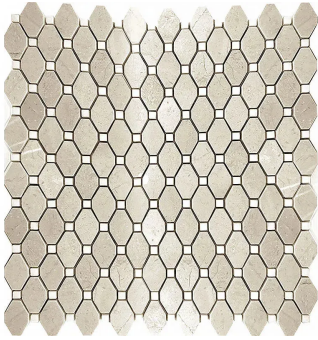

Crema Marfil Octagon Polished Mosaic Tile

[View Product](#)

SKU	ATVL44G21A
Item size	11.8x12.4 inch
Tile Finish	Polished
Coverage	1.016
Sold By	sheet
Sq Ft Per Box	5.081
Tile Use	Outdoors, Indoor Walls, Light traffic floors, High traffic floors, Shower Walls, Shower Floor, Steam Room, Heat areas up to 150F, Commercial walls, Commercial Floors
Recommended Grout 1	Laticrete Permacolor Antique White

Material	Crema Marfil, Eastern White
Thickness	3/8 inch
Mounting type	Mesh Mounted
Priced By	sheet
Pieces Per Box	5
Weight	4.2
Recommended thinset	Laticrete 254 Platinum
Country of Origin	China