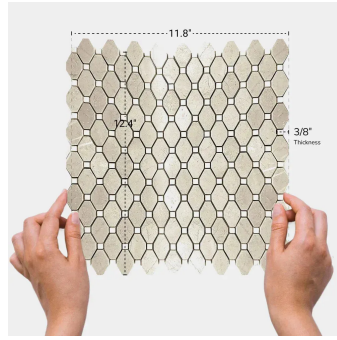

# Crema Marfil Octagon Polished Mosaic Tile

[View Product](#)

SKU	ATVL44G21A
Item size	11.8x12.4 inch
Tile Finish	Polished
Coverage	1.016
Sold By	sheet
Sq Ft Per Box	5.081
Tile Use	Outdoors, Indoor Walls, Light traffic floors, High traffic floors, Shower Walls, Shower Floor, Steam Room, Heat areas up to 150F, Commercial walls, Commercial Floors
Recommended Grout 1	Laticrete Permacolor Antique White

Material	Crema Marfil, Eastern White
Thickness	3/8 inch
Mounting type	Mesh Mounted
Priced By	sheet
Pieces Per Box	5
Weight	4.2
Recommended thinset	Laticrete 254 Platinum
Country of Origin	China