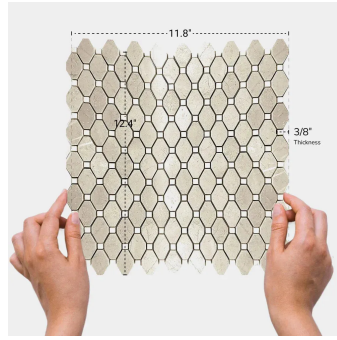

Crema Marfil Octagon Polished Mosaic Tile

[View Product](#)

SKU	ATVL44G21A
Item size	11.8x12.4 inch
Tile Finish	Polished
Coverage	1.016
Sold By	sheet
Sq Ft Per Box	5.081
Tile Use	Outdoors, Indoor Walls, Light traffic floors, High traffic floors, Shower Walls, Shower Floor, Steam Room, Heat areas up to 150F, Commercial walls, Commercial Floors
Recommended Grout 1	Laticrete Permacolor Antique White

Material	Crema Marfil, Eastern White
Thickness	3/8 inch
Mounting type	Mesh Mounted
Priced By	sheet
Pieces Per Box	5
Weight	4.2
Recommended thinset	Laticrete 254 Platinum
Country of Origin	China