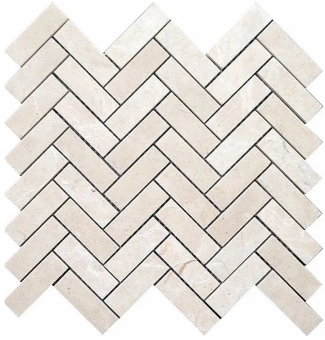

Crema Marfil Herringbone Polished Mosaic Tile

[View Product](#)

SKU	ATVL44H06A	Material	Crema Marfil
Item size	11.9x12.8 inch	Thickness	3/8 inch
Tile Finish	Polished	Mounting type	Mesh Mounted
Coverage	1.058	Priced By	sheet
Sold By	sheet	Pieces Per Box	5
Sq Ft Per Box	5.289	Weight	4.4
Tile Use	Outdoors, Indoor Walls, Light traffic floors, High traffic floors, Shower Walls, Shower Floor, Steam Room, Heat areas up to 150F, Commercial walls, Commercial Floors	Recommended thinset	Laticrete 254 Platinum
Recommended Grout 1	Laticrete Permacolor Antique White	Country of Origin	China