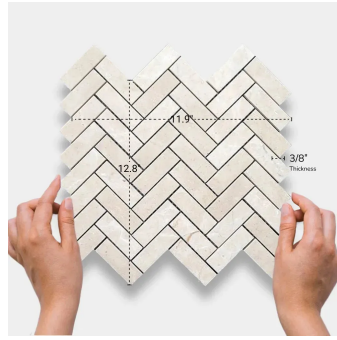

Crema Marfil Herringbone Polished Mosaic Tile

[View Product](#)

SKU	ATVL44H06A	Material	Crema Marfil
Item size	11.9x12.8 inch	Thickness	3/8 inch
Tile Finish	Polished	Mounting type	Mesh Mounted
Coverage	1.058	Priced By	sheet
Sold By	sheet	Pieces Per Box	5
Sq Ft Per Box	5.289	Weight	4.4
Tile Use	Outdoors, Indoor Walls, Light traffic floors, High traffic floors, Shower Walls, Shower Floor, Steam Room, Heat areas up to 150F, Commercial walls, Commercial Floors	Recommended thinset	Laticrete 254 Platinum
Recommended Grout 1	Laticrete Permacolor Antique White	Country of Origin	China