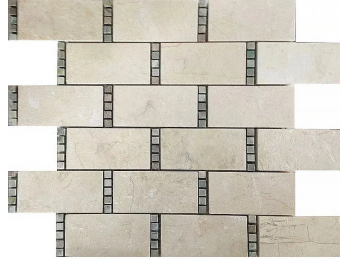

Crema Marfil Subway Polished Mosaic Tile

[View Product](#)

SKU	ATVL44R04A
Item size	11.7x13 inch
Tile Finish	Polished
Coverage	1.056
Sold By	sheet
Sq Ft Per Box	5.281
Tile Use	Outdoors, Indoor Walls, Light traffic floors, High traffic floors, Shower Walls, Shower Floor, Steam Room, Heat areas up to 150F, Commercial walls, Commercial Floors
Recommended Grout 1	Laticrete Permacolor Antique White

Material	Crema Marfil, Dream
Thickness	3/8 inch
Mounting type	Mesh Mounted
Priced By	sheet
Pieces Per Box	5
Weight	5
Recommended thinset	Laticrete 254 Platinum
Country of Origin	China