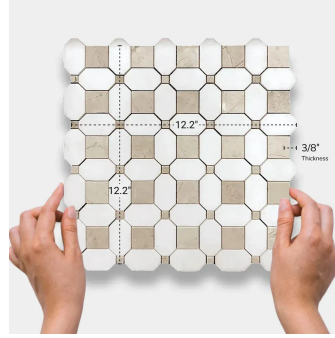

Crema Marfil & Thassos Polished Mosaic Tile

[View Product](#)

SKU	ATVL44S11A	Material	Thassos, Crema Marfil
Item size	12.2x12.2 inch	Thickness	3/8 inch
Tile Finish	Polished	Mounting type	Mesh Mounted
Coverage	1.034	Priced By	sheet
Sold By	sheet	Pieces Per Box	5
Sq Ft Per Box	5.168	Weight	4.5
Tile Use	Outdoors, Indoor Walls, Light traffic floors, High traffic floors, Shower Walls, Shower Floor, Heat areas up to 150F, Commercial walls, Commercial Floors	Recommended thinset	Laticrete 254 Platinum
Recommended Grout 1	Laticrete Permacolor Antique White	Country of Origin	China