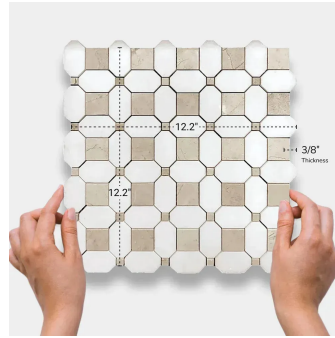

# Crema Marfil & Thassos Polished Mosaic Tile

[View Product](#)

SKU	ATVL44S11A
Item size	12.2x12.2 inch
Tile Finish	Polished
Coverage	1.034
Sold By	sheet
Sq Ft Per Box	5.168
Tile Use	Outdoors, Indoor Walls, Light traffic floors, High traffic floors, Shower Walls, Shower Floor, Heat areas up to 150F, Commercial walls, Commercial Floors
Recommended Grout 1	Laticrete Permacolor Antique White

Material	Thassos, Crema Marfil
Thickness	3/8 inch
Mounting type	Mesh Mounted
Priced By	sheet
Pieces Per Box	5
Weight	4.5
Recommended thinset	Laticrete 254 Platinum
Country of Origin	China