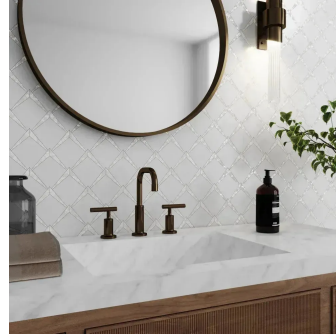

Diamond White Marble & Pearl Polished Mosaic Tile

[View Product](#)

SKU	ATANG4402A
Item size	13.5x14.5 inch
Tile Finish	Polished
Coverage	1.359
Sold By	sheet
Sq Ft Per Box	6.797
Tile Use	Indoor Walls, Light traffic floors, Shower Walls, Heat areas up to 150F, Commercial walls
Recommended Grout 1	Laticrete Permacolor White