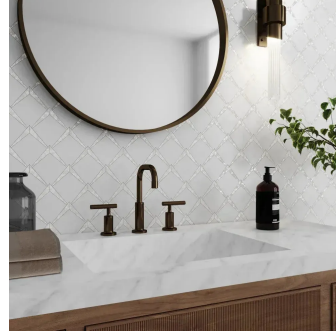

# Diamond White Marble & Pearl Polished Mosaic Tile

[View Product](#)

SKU	ATANG4402A	Material	Paper White, Shell
Item size	13.5x14.5 inch	Thickness	3/8 inch
Tile Finish	Polished	Mounting type	Mesh Mounted
Coverage	1.359	Priced By	sheet
Sold By	sheet	Pieces Per Box	5
Sq Ft Per Box	6.797	Weight	7.2
Tile Use	Indoor Walls, Light traffic floors, Shower Walls, Heat areas up to 150F, Commercial walls	Recommended thinset	Laticrete 254 Platinum
Recommended Grout 1	Laticrete Permacolor White	Country of Origin	China