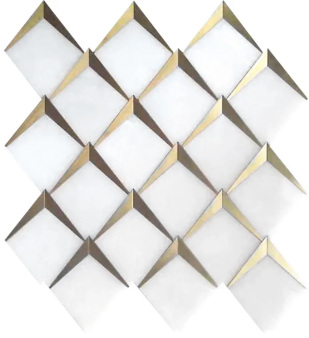

Diamond White Marble & Brass Polished Mosaic Tile

[View Product](#)

SKU	ATANG4403A	Material	Paper White, Brass
Item size	13.5x14.5 inch	Thickness	3/8 inch
Tile Finish	Polished	Mounting type	Mesh Mounted
Coverage	1.359	Priced By	sheet
Sold By	sheet	Pieces Per Box	5
Sq Ft Per Box	6.797	Weight	7.2
Tile Use	Indoor Walls, Shower Walls, Heat areas up to 150F, Commercial walls	Recommended thinset	Laticrete 254 Platinum
Recommended Grout 1	Laticrete Permacolor White	Country of Origin	China