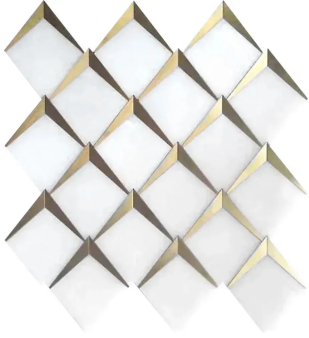

Diamond White Marble & Brass Polished Mosaic Tile

[View Product](#)

SKU	ATANG4403A	Material	Paper White, Brass
Item size	13.5x14.5 inch	Thickness	3/8 inch
Tile Finish	Polished	Mounting type	Mesh Mounted
Coverage	1.359	Priced By	sheet
Sold By	sheet	Pieces Per Box	5
Sq Ft Per Box	6.797	Weight	7.2
Tile Use	Indoor Walls, Shower Walls, Heat areas up to 150F, Commercial walls	Recommended thinset	Laticrete 254 Platinum
Recommended Grout 1	Laticrete Permacolor White	Country of Origin	China