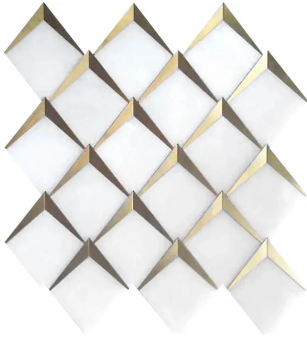

Diamond White Marble & Brass Polished Mosaic Tile

[View Product](#)

SKU	ATANG4403A	Material	Paper White, Brass
Item size	13.5x14.5 inch	Thickness	3/8 inch
Tile Finish	Polished	Mounting type	Mesh Mounted
Coverage	1.359	Priced By	sheet
Sold By	sheet	Pieces Per Box	5
Sq Ft Per Box	6.797	Weight	7.2
Tile Use	Indoor Walls, Shower Walls, Heat areas up to 150F, Commercial walls	Recommended thinset	Laticrete 254 Platinum
Recommended Grout 1	Laticrete Permacolor White	Country of Origin	China