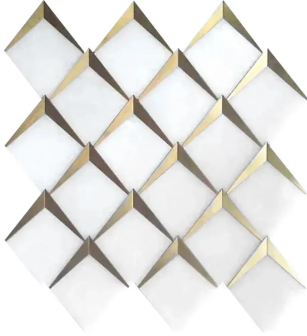

Diamond White Marble & Brass Polished Mosaic Tile

[View Product](#)

SKU	ATANG4403A	Material	Paper White, Brass
Item size	13.5x14.5 inch	Thickness	3/8 inch
Tile Finish	Polished	Mounting type	Mesh Mounted
Coverage	1.359	Priced By	sheet
Sold By	sheet	Pieces Per Box	5
Sq Ft Per Box	6.797	Weight	7.2
Tile Use	Indoor Walls, Shower Walls, Heat areas up to 150F, Commercial walls	Recommended thinset	Laticrete 254 Platinum
Recommended Grout 1	Laticrete Permacolor White	Country of Origin	China