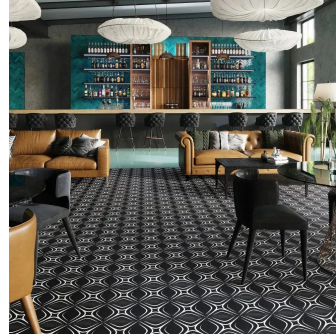

Constellation Black Wood & Calacatta Gold Marble Polished Mosaic Tile

[View Product](#)

SKU	ATCHL4402BKA
Item size	10x10 inch
Tile Finish	Polished
Coverage	0.694
Sold By	sheet
Sq Ft Per Box	3.472
Tile Use	Indoor Walls, Light traffic floors, High traffic floors, Shower Walls, Shower Floor, Heat areas up to 150F, Commercial walls, Commercial Floors
Recommended thinset	Laticrete 254 Platinum

Material	Black Wood, Calacatta Gold
Thickness	3/8 inch
Mounting type	Mesh Mounted
Priced By	sheet
Pieces Per Box	5
Weight	4.1
Shade Variation	V3 (moderate)
Country of Origin	China