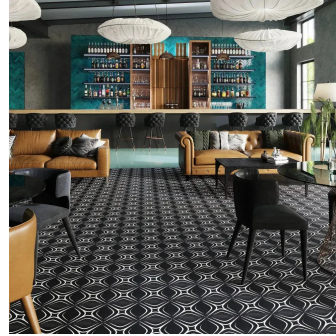

Constellation Black Wood & Calacatta Gold Marble Polished Mosaic Tile

[View Product](#)

SKU	ATCHL4402BKA
Item size	10x10 inch
Tile Finish	Polished
Coverage	0.694
Sold By	sheet
Sq Ft Per Box	3.472
Tile Use	Indoor Walls, Light traffic floors, High traffic floors, Shower Walls, Shower Floor, Heat areas up to 150F, Commercial walls, Commercial Floors
Recommended thinset	Laticrete 254 Platinum

Material	Black Wood, Calacatta Gold
Thickness	3/8 inch
Mounting type	Mesh Mounted
Priced By	sheet
Pieces Per Box	5
Weight	4.1
Shade Variation	V3 (moderate)
Country of Origin	China