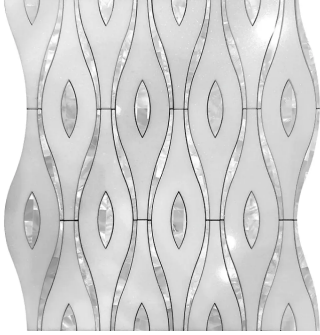

CelestialChic Wave Marble & Pearl Polished Mosaic Tile

[View Product](#)

SKU	ATCST4402A	Material	Paper White Marble, Shell
Item size	10.1x14.2 inch	Thickness	3/8 inch
Tile Finish	Polished	Mounting type	Mesh Mounted
Coverage	0.996	Priced By	sheet
Sold By	sheet	Pieces Per Box	5
Sq Ft Per Box	4.980	Weight	5.2
Tile Use	Indoor Walls, Shower Walls, Heat areas up to 150F, Commercial walls	Recommended thinset	Laticrete 254 Platinum
Recommended Grout 1	Laticrete Permacolor White	Country of Origin	China