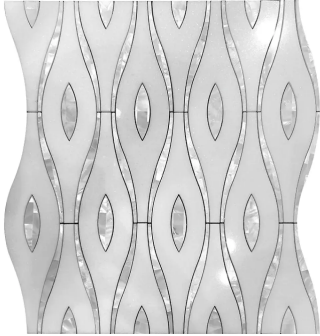

CelestialChic Wave Marble & Pearl Polished Mosaic Tile

[View Product](#)

SKU	ATCST4402A	Material	Paper White Marble, Shell
Item size	10.1x14.2 inch	Thickness	3/8 inch
Tile Finish	Polished	Mounting type	Mesh Mounted
Coverage	0.996	Priced By	sheet
Sold By	sheet	Pieces Per Box	5
Sq Ft Per Box	4.980	Weight	5.2
Tile Use	Indoor Walls, Shower Walls, Heat areas up to 150F, Commercial walls	Recommended thinset	Laticrete 254 Platinum
Recommended Grout 1	Laticrete Permacolor White	Country of Origin	China