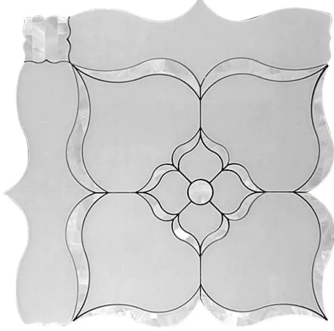

CelestialChic Marble & Pearl Flower Polished Mosaic Tile

[View Product](#)

SKU	ATCST4404A	Material	Paper White Marble, Shell
Item size	12x12 inch	Thickness	3/8 inch
Tile Finish	Polished	Mounting type	Mesh Mounted
Coverage	1.000	Priced By	sheet
Sold By	sheet	Pieces Per Box	5
Sq Ft Per Box	5.000	Weight	5.2
Tile Use	Indoor Walls, Shower Walls, Heat areas up to 150F, Commercial walls	Recommended thinset	Laticrete 254 Platinum
Recommended Grout 1	Laticrete Permacolor White	Country of Origin	China