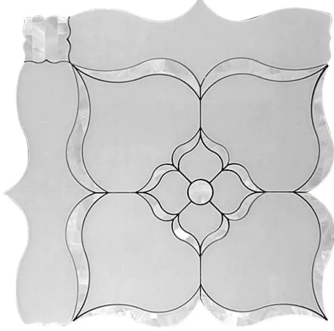

# CelestialChic Marble & Pearl Flower Polished Mosaic Tile

[View Product](#)

SKU	ATCST4404A	Material	Paper White Marble, Shell
Item size	12x12 inch	Thickness	3/8 inch
Tile Finish	Polished	Mounting type	Mesh Mounted
Coverage	1.000	Priced By	sheet
Sold By	sheet	Pieces Per Box	5
Sq Ft Per Box	5.000	Weight	5.2
Tile Use	Indoor Walls, Shower Walls, Heat areas up to 150F, Commercial walls	Recommended thinset	Laticrete 254 Platinum
Recommended Grout 1	Laticrete Permacolor White	Country of Origin	China