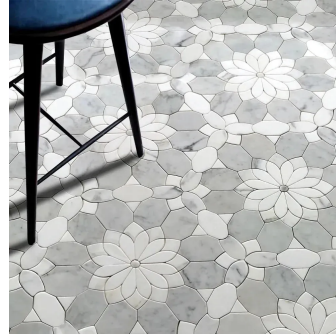

StoneBouquet Gray & White Polished Mosaic Tile

[View Product](#)

SKU	ATMER4402BCA
Item size	10.4x12 inch
Tile Finish	Polished
Coverage	0.867
Sold By	sheet
Sq Ft Per Box	4.333
Tile Use	Indoor Walls, Light traffic floors, High traffic floors, Shower Walls, Shower Floor, Heat areas up to 150F, Commercial walls, Commercial Floors
Recommended thinset	Laticrete 254 Platinum
Country of Origin	China

Material	Thassos, Calacatta, Carrara
Thickness	3/8 inch
Mounting type	Mesh Mounted
Priced By	sheet
Pieces Per Box	5
Weight	4.4
Shade Variation	V3 (moderate)
Recommended Grout 1	Laticrete Permacolor White