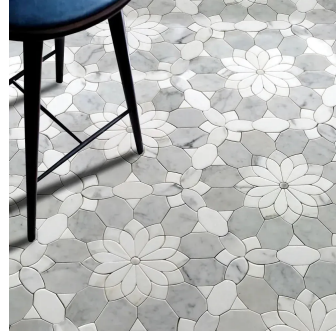

StoneBouquet Gray & White Polished Mosaic Tile

[View Product](#)

SKU	ATMER4402BCA
Item size	10.4x12 inch
Tile Finish	Polished
Coverage	0.867
Sold By	sheet
Sq Ft Per Box	4.333
Tile Use	Indoor Walls, Light traffic floors, High traffic floors, Shower Walls, Shower Floor, Heat areas up to 150F, Commercial walls, Commercial Floors
Recommended thinset	Laticrete 254 Platinum
Country of Origin	China

Material	Thassos, Calacatta, Carrara
Thickness	3/8 inch
Mounting type	Mesh Mounted
Priced By	sheet
Pieces Per Box	5
Weight	4.4
Shade Variation	V3 (moderate)
Recommended Grout 1	Laticrete Permacolor White