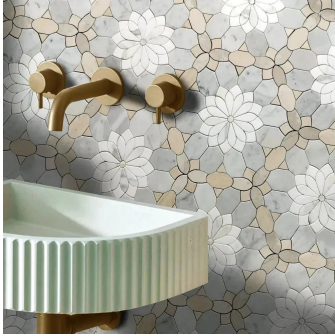

# StoneBouquet Beige & Gray Polished Mosaic Tile

[View Product](#)

SKU	ATMER4403BGA
Item size	10.4x12 inch
Tile Finish	Polished
Coverage	0.867
Sold By	sheet
Sq Ft Per Box	4.333
Tile Use	Indoor Walls, Light traffic floors, High traffic floors, Shower Walls, Shower Floor, Heat areas up to 150F, Commercial walls, Commercial Floors
Recommended thinset	Laticrete 254 Platinum
Country of Origin	China

Material	Shadow Limestone, Oxford Grey, Thassos, Shell, Calacatta and Carrara
Thickness	3/8 inch
Mounting type	Mesh Mounted
Priced By	sheet
Pieces Per Box	5
Weight	4.4
Shade Variation	V3 (moderate)
Recommended Grout 1	Laticrete Permacolor White