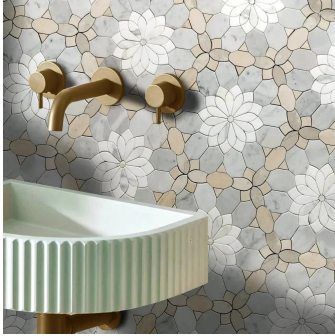

StoneBouquet Beige & Gray Polished Mosaic Tile

[View Product](#)

SKU	ATMER4403BGA
Item size	10.4x12 inch
Tile Finish	Polished
Coverage	0.867
Sold By	sheet
Sq Ft Per Box	4.333
Tile Use	Indoor Walls, Light traffic floors, High traffic floors, Shower Walls, Shower Floor, Heat areas up to 150F, Commercial walls, Commercial Floors
Recommended thinset	Laticrete 254 Platinum
Country of Origin	China

Material	Shadow Limestone, Oxford Grey, Thassos, Shell, Calacatta and Carrara
Thickness	3/8 inch
Mounting type	Mesh Mounted
Priced By	sheet
Pieces Per Box	5
Weight	4.4
Shade Variation	V3 (moderate)
Recommended Grout 1	Laticrete Permacolor White