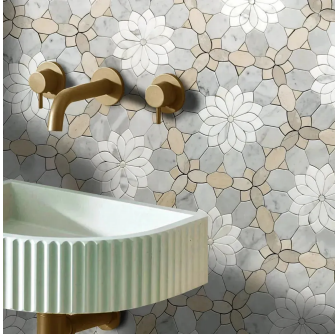

StoneBouquet Beige & Gray Polished Mosaic Tile

[View Product](#)

SKU	ATMER4403BGA
Item size	10.4x12 inch
Tile Finish	Polished
Coverage	0.867
Sold By	sheet
Sq Ft Per Box	4.333
Tile Use	Indoor Walls, Light traffic floors, High traffic floors, Shower Walls, Shower Floor, Heat areas up to 150F, Commercial walls, Commercial Floors
Recommended thinset	Laticrete 254 Platinum
Country of Origin	China

Material	Shadow Limestone, Oxford Grey, Thassos, Shell, Calacatta and Carrara
Thickness	3/8 inch
Mounting type	Mesh Mounted
Priced By	sheet
Pieces Per Box	5
Weight	4.4
Shade Variation	V3 (moderate)
Recommended Grout 1	Laticrete Permacolor White