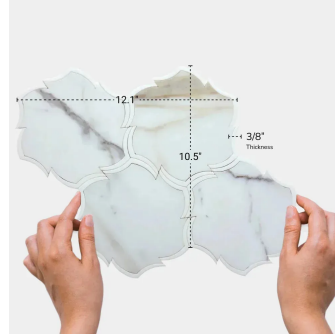

# Bahia FloralHexa Calacatta Gold & Thassos Polished Mosaic Tile

[View Product](#)

SKU	ATPAN441A
Item size	10.5x12.1 inch
Tile Finish	Polished
Coverage	0.879
Sold By	sheet
Sq Ft Per Box	4.393
Tile Use	Indoor Walls, Light traffic floors, High traffic floors, Shower Walls, Shower Floor, Heat areas up to 150F, Commercial walls, Commercial Floors
Recommended Grout 1	Laticrete Permacolor White

Material	Calacatta Gold, Thassos
Thickness	3/8 inch
Mounting type	Mesh Mounted
Priced By	sheet
Pieces Per Box	5
Weight	4.2
Recommended thinset	Laticrete 254 Platinum
Country of Origin	China