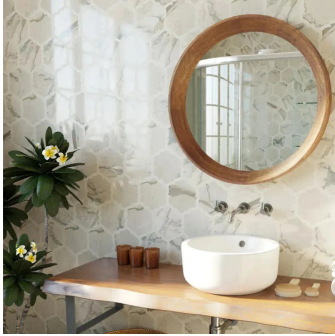

# Bahia FloralHexa Calacatta Gold & Thassos Polished Mosaic Tile

[View Product](#)

SKU	ATPAN441A
Item size	10.5x12.1 inch
Tile Finish	Polished
Coverage	0.879
Sold By	sheet
Sq Ft Per Box	4.393
Tile Use	Indoor Walls, Light traffic floors, High traffic floors, Shower Walls, Shower Floor, Heat areas up to 150F, Commercial walls, Commercial Floors
Recommended Grout 1	Laticrete Permacolor White

Material	Calacatta Gold, Thassos
Thickness	3/8 inch
Mounting type	Mesh Mounted
Priced By	sheet
Pieces Per Box	5
Weight	4.2
Recommended thinset	Laticrete 254 Platinum
Country of Origin	China