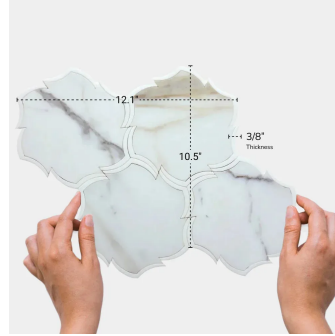

Bahia FloralHexa Calacatta Gold &Thassos Polished Mosaic Tile

[View Product](#)

SKU	ATPAN441A	Material	Calacatta Gold, Thassos
Item size	10.5x12.1 inch	Thickness	3/8 inch
Tile Finish	Polished	Mounting type	Mesh Mounted
Coverage	0.879	Priced By	sheet
Sold By	sheet	Pieces Per Box	5
Sq Ft Per Box	4.393	Weight	4.2
Tile Use	Indoor Walls, Light traffic floors, High traffic floors, Shower Walls, Shower Floor, Heat areas up to 150F, Commercial walls, Commercial Floors	Recommended thinset	Laticrete 254 Platinum
Recommended Grout 1	Laticrete Permacolor White	Country of Origin	China