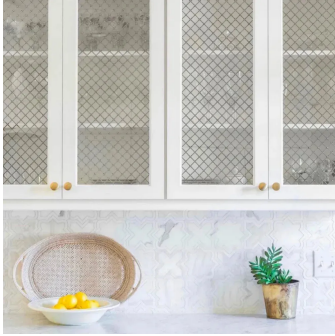

## Bahia Dolomite & Calacatta Honed Mosaic Tile

[View Product](#)

SKU	ATSHP446A	Material	Dolomite, Calacatta
Item size	10.1x10.1 inch	Thickness	3/8 inch
Tile Finish	Honed	Mounting type	Mesh Mounted
Coverage	0.708	Priced By	sheet
Sold By	sheet	Pieces Per Box	5
Sq Ft Per Box	3.542	Weight	3.5
Tile Use	Outdoors, Indoor Walls, Light traffic floors, High traffic floors, Shower Walls, Shower Floor, Heat areas up to 150F, Commercial walls, Commercial Floors	Recommended thinset	Laticrete 254 Platinum
Recommended Grout 1	Laticrete Permacolor White	Country of Origin	Turkey