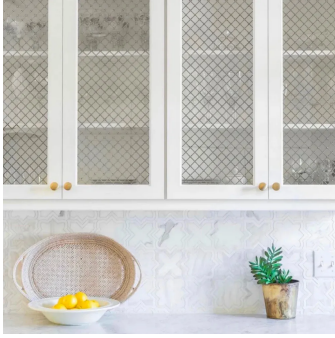

Bahia Dolomite & Calacatta Honed Mosaic Tile

[View Product](#)

SKU	ATSHP446A	Material	Dolomite, Calacatta
Item size	10.1x10.1 inch	Thickness	3/8 inch
Tile Finish	Honed	Mounting type	Mesh Mounted
Coverage	0.708	Priced By	sheet
Sold By	sheet	Pieces Per Box	5
Sq Ft Per Box	3.542	Weight	3.5
Tile Use	Outdoors, Indoor Walls, Light traffic floors, High traffic floors, Shower Walls, Shower Floor, Heat areas up to 150F, Commercial walls, Commercial Floors	Recommended thinset	Laticrete 254 Platinum
Recommended Grout 1	Laticrete Permacolor White	Country of Origin	Turkey