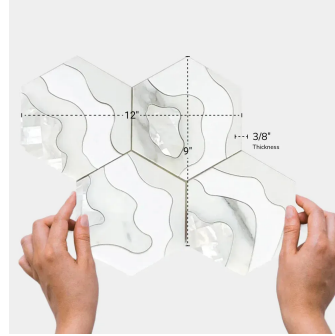

# CelestialChic Waves Thassos Marble & Pearl Hexagon Polished Mosaic Tile

[View Product](#)

SKU	ATSTRM4401WTA
Item size	9x12 inch
Tile Finish	Polished
Coverage	0.750
Sold By	sheet
Sq Ft Per Box	3.750
Tile Use	Indoor Walls, Light traffic floors, Shower Walls, Heat areas up to 150F, Commercial walls
Recommended thinset	Laticrete 254 Platinum
Country of Origin	China

Material	Thassos, Paper White, Calacatta Gold, Shell
Thickness	3/8 inch
Mounting type	Mesh Mounted
Priced By	sheet
Pieces Per Box	5
Weight	4
Shade Variation	V3 (moderate)
Recommended Grout 1	Laticrete Permacolor White