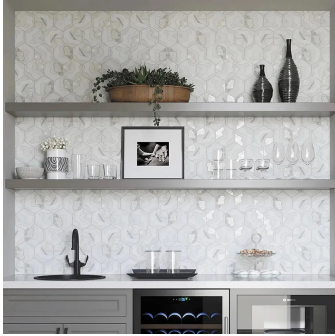

# CelestialChic Waves Thassos Marble & Pearl Hexagon Polished Mosaic Tile

[View Product](#)

SKU	ATSTRM4401WTA
Item size	9x12 inch
Tile Finish	Polished
Coverage	0.750
Sold By	sheet
Sq Ft Per Box	3.750
Tile Use	Indoor Walls, Light traffic floors, Shower Walls, Heat areas up to 150F, Commercial walls
Recommended thinset	Laticrete 254 Platinum
Country of Origin	China

Material	Thassos, Paper White, Calacatta Gold, Shell
Thickness	3/8 inch
Mounting type	Mesh Mounted
Priced By	sheet
Pieces Per Box	5
Weight	4
Shade Variation	V3 (moderate)
Recommended Grout 1	Laticrete Permacolor White