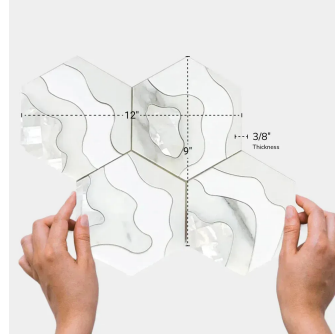

CelestialChic Waves Thassos Marble & Pearl Hexagon Polished Mosaic Tile

[View Product](#)

SKU	ATSTRM4401WTA
Item size	9x12 inch
Tile Finish	Polished
Coverage	0.750
Sold By	sheet
Sq Ft Per Box	3.750
Tile Use	Indoor Walls, Light traffic floors, Shower Walls, Heat areas up to 150F, Commercial walls
Recommended thinset	Laticrete 254 Platinum
Country of Origin	China

Material	Thassos, Paper White, Calacatta Gold, Shell
Thickness	3/8 inch
Mounting type	Mesh Mounted
Priced By	sheet
Pieces Per Box	5
Weight	4
Shade Variation	V3 (moderate)
Recommended Grout 1	Laticrete Permacolor White