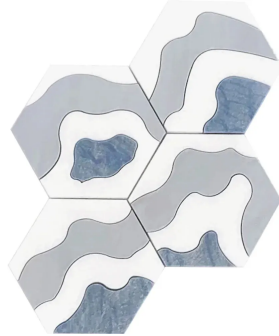

# CelestialChic Waves Azul Marble & Pearl Hexagon Polished Mosaic Tile

[View Product](#)

SKU	ATSTRM4402BLA
Item size	9x12 inch
Tile Finish	Polished
Coverage	0.750
Sold By	sheet
Sq Ft Per Box	3.750
Tile Use	Indoor Walls, Light traffic floors, High traffic floors, Shower Walls, Shower Floor, Heat areas up to 150F, Commercial walls, Commercial Floors
Recommended thinset	Laticrete 254 Platinum
Country of Origin	China

Material	Thassos, Pallisandro Azul, Azul Macauba
Thickness	3/8 inch
Mounting type	Mesh Mounted
Priced By	sheet
Pieces Per Box	5
Weight	4
Shade Variation	V3 (moderate)
Recommended Grout 1	Laticrete Permacolor White