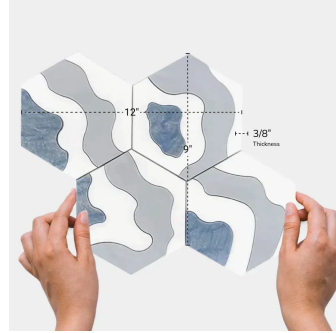

CelestialChic Waves Azul Marble & Pearl Hexagon Polished Mosaic Tile

[View Product](#)

SKU	ATSTRM4402BLA
Item size	9x12 inch
Tile Finish	Polished
Coverage	0.750
Sold By	sheet
Sq Ft Per Box	3.750
Tile Use	Indoor Walls, Light traffic floors, High traffic floors, Shower Walls, Shower Floor, Heat areas up to 150F, Commercial walls, Commercial Floors
Recommended thinset	Laticrete 254 Platinum
Country of Origin	China

Material	Thassos, Pallisandro Azul, Azul Macauba
Thickness	3/8 inch
Mounting type	Mesh Mounted
Priced By	sheet
Pieces Per Box	5
Weight	4
Shade Variation	V3 (moderate)
Recommended Grout 1	Laticrete Permacolor White