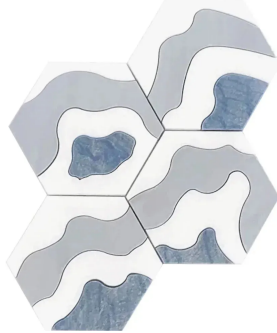

CelestialChic Waves Azul Marble & Pearl Hexagon Polished Mosaic Tile

[View Product](#)

SKU	ATSTRM4402BLA
Item size	9x12 inch
Tile Finish	Polished
Coverage	0.750
Sold By	sheet
Sq Ft Per Box	3.750
Tile Use	Indoor Walls, Light traffic floors, High traffic floors, Shower Walls, Shower Floor, Heat areas up to 150F, Commercial walls, Commercial Floors
Recommended thinset	Laticrete 254 Platinum
Country of Origin	China

Material	Thassos, Pallisandro Azul, Azul Macauba
Thickness	3/8 inch
Mounting type	Mesh Mounted
Priced By	sheet
Pieces Per Box	5
Weight	4
Shade Variation	V3 (moderate)
Recommended Grout 1	Laticrete Permacolor White