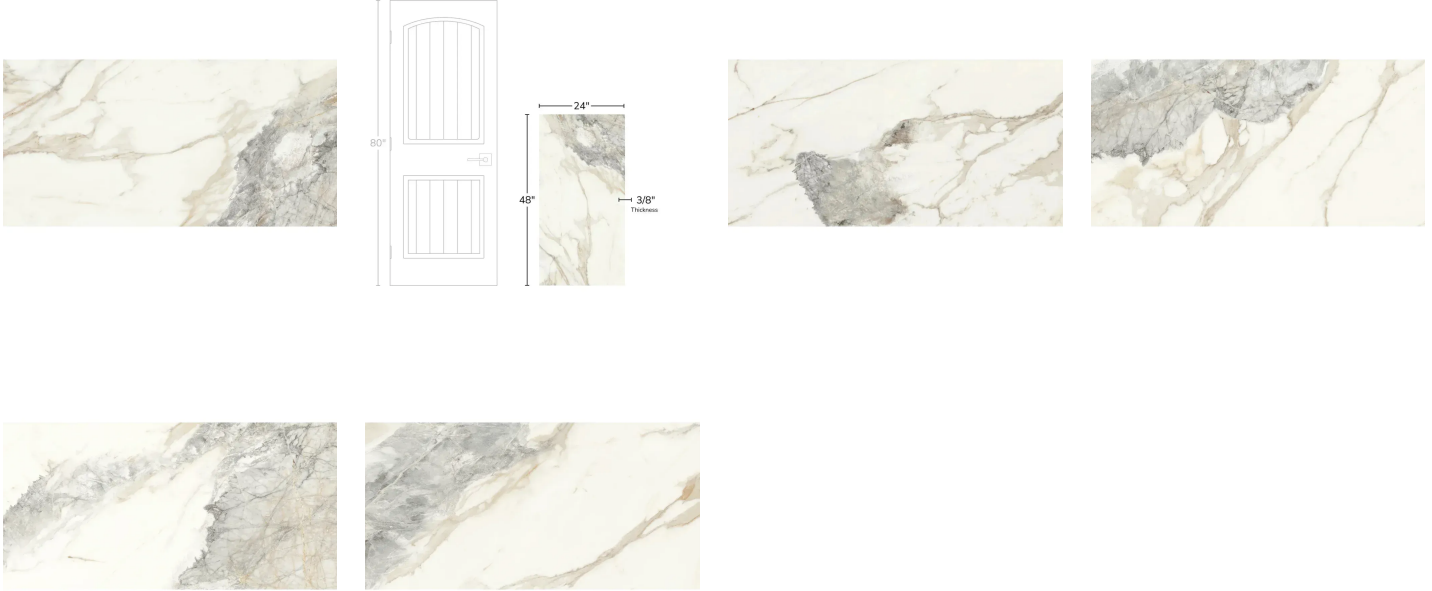

Calacatta 24x48 Brushed Porcelain Tile

[View Product](#)

SKU	ATATHAGLA2448	Material	Porcelain
Item size	47.25x23.6 inch	Thickness	3/8 inch
Tile Finish	Matte	Mounting type	Loose
Coverage	7.750	Priced By	sf
Sold By	box	Pieces Per Box	2
Sq Ft Per Box	15.500	Weight	34.25
Tile Use	Outdoors, Indoor Walls, Light traffic floors, High traffic floors, Shower Walls, Shower Floor, Steam Room, Heat areas up to 150F, Commercial walls, Commercial Floors	Shade Variation	V2 (slight)
Tile Edges	Rectified	Recommended thinset	Laticrete 254 Platinum
Recommended Grout 1	Laticrete Permacolor	Country of Origin	Italy