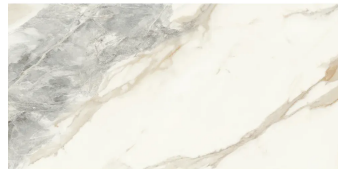

Calacatta 24x48 Brushed Porcelain Tile

[View Product](#)

SKU	ATATHAGLA2448
Item size	47.25x23.6 inch
Tile Finish	Matte
Coverage	7.750
Sold By	box
Sq Ft Per Box	15.500
Tile Use	Outdoors, Indoor Walls, Light traffic floors, High traffic floors, Shower Walls, Shower Floor, Steam Room, Heat areas up to 150F, Commercial walls, Commercial Floors
Tile Edges	Rectified
Recommended Grout 1	Laticrete Permacolor

Material	Porcelain
Thickness	3/8 inch
Mounting type	Loose
Priced By	sf
Pieces Per Box	2
Weight	34.25
Shade Variation	V2 (slight)
Recommended thinset	Laticrete 254 Platinum
Country of Origin	Italy