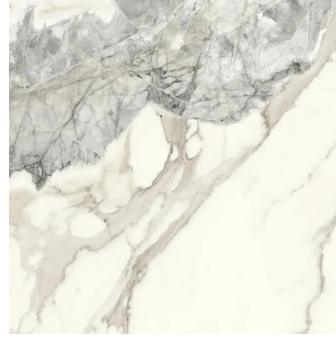

Calacatta 32x32 Brushed Porcelain Tile

[View Product](#)

SKU	ATATHAGLA3232	Material	Porcelain
Item size	31.5x31.5 inch	Thickness	3/8 inch
Tile Finish	Matte	Mounting type	Loose
Coverage	6.889	Priced By	sf
Sold By	box	Pieces Per Box	2
Sq Ft Per Box	13.778	Weight	28.90
Tile Use	Outdoors, Indoor Walls, Light traffic floors, High traffic floors, Shower Walls, Shower Floor, Steam Room, Heat areas up to 150F, Commercial walls, Commercial Floors	Shade Variation	V2 (slight)
Tile Edges	Rectified	Recommended thinset	Laticrete 254 Platinum
Recommended Grout 1	Laticrete Permacolor	Country of Origin	Italy