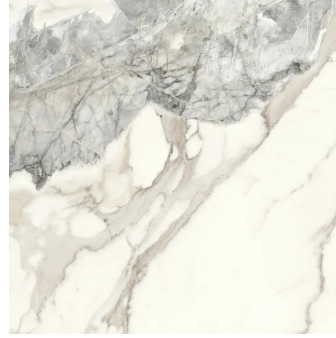

# Calacatta 32x32 Brushed Porcelain Tile

[View Product](#)

SKU	ATATHAGLA3232	Material	Porcelain
Item size	31.5x31.5 inch	Thickness	3/8 inch
Tile Finish	Matte	Mounting type	Loose
Coverage	6.889	Priced By	sf
Sold By	box	Pieces Per Box	2
Sq Ft Per Box	13.778	Weight	28.90
Tile Use	Outdoors, Indoor Walls, Light traffic floors, High traffic floors, Shower Walls, Shower Floor, Steam Room, Heat areas up to 150F, Commercial walls, Commercial Floors	Shade Variation	V2 (slight)
Tile Edges	Rectified	Recommended thinset	Laticrete 254 Platinum
Recommended Grout 1	Laticrete Permacolor	Country of Origin	Italy