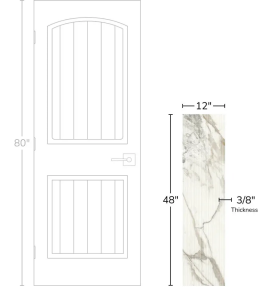

# Calacatta 12x48 Fluted Natural Porcelain Tile

[View Product](#)

SKU	ATATHAGLAGRV1248	Material	Porcelain
Item size	11.81x47.25 inch	Thickness	3/8 inch
Tile Finish	Matte	Mounting type	Loose
Coverage	3.875	Priced By	sf
Sold By	box	Pieces Per Box	3
Sq Ft Per Box	11.625	Weight	16.93
Tile Use	Outdoors, Indoor Walls, Light traffic floors, High traffic floors, Shower Walls, Shower Floor, Steam Room, Heat areas up to 150F, Commercial walls, Commercial Floors	Shade Variation	V2 (slight)
Tile Edges	Rectified	Recommended thinset	Laticrete 254 Platinum
Recommended Grout 1	Laticrete Permacolor	Country of Origin	Italy