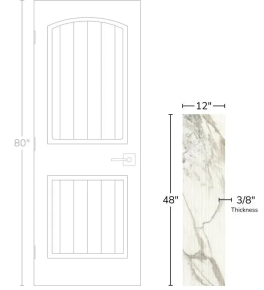

# Calacatta 12x48 Fluted Natural Porcelain Tile

[View Product](#)

SKU	ATATHAGLAGRV1248
Item size	11.81x47.25 inch
Tile Finish	Matte
Coverage	3.875
Sold By	box
Sq Ft Per Box	11.625
Tile Use	Outdoors, Indoor Walls, Light traffic floors, High traffic floors, Shower Walls, Shower Floor, Steam Room, Heat areas up to 150F, Commercial walls, Commercial Floors
Tile Edges	Rectified
Recommended Grout 1	Laticrete Permacolor

Material	Porcelain
Thickness	3/8 inch
Mounting type	Loose
Priced By	sf
Pieces Per Box	3
Weight	16.93
Shade Variation	V2 (slight)
Recommended thinset	Laticrete 254 Platinum
Country of Origin	Italy