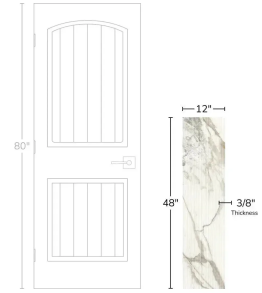

Calacatta 12x48 Fluted Natural Porcelain Tile

[View Product](#)

SKU	ATATHAGLAGRV1248
Item size	11.81x47.25 inch
Tile Finish	Matte
Coverage	3.875
Sold By	box
Sq Ft Per Box	11.625
Tile Use	Outdoors, Indoor Walls, Light traffic floors, High traffic floors, Shower Walls, Shower Floor, Steam Room, Heat areas up to 150F, Commercial walls, Commercial Floors
Tile Edges	Rectified
Recommended Grout 1	Laticrete Permacolor

Material	Porcelain
Thickness	3/8 inch
Mounting type	Loose
Priced By	sf
Pieces Per Box	3
Weight	16.93
Shade Variation	V2 (slight)
Recommended thinset	Laticrete 254 Platinum
Country of Origin	Italy