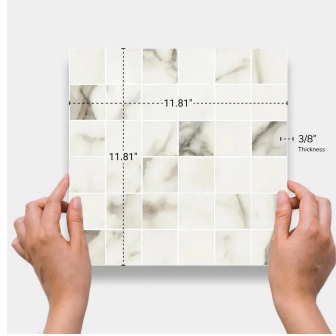

Calacatta Brushed Porcelain Mosaic Tile

[View Product](#)

SKU	ATATHAGLAMOS	Material	Porcelain
Item size	11.81x11.81 inch	Thickness	3/8 inch
Tile Finish	Matte	Mounting type	Mesh
Coverage	0.979	Priced By	sheet
Sold By	sheet	Pieces Per Box	11
Sq Ft Per Box	10.764	Weight	4.07
Tile Use	Outdoors, Indoor Walls, Light traffic floors, High traffic floors, Shower Walls, Shower Floor, Steam Room, Swimming Pool, Heat areas up to 150F, Commercial walls, Commercial Floors	Shade Variation	V2 (slight)
Tile Edges	Rectified	Recommended thinset	Laticrete 254 Platinum
Recommended Grout 1	Laticrete Permacolor	Country of Origin	Italy