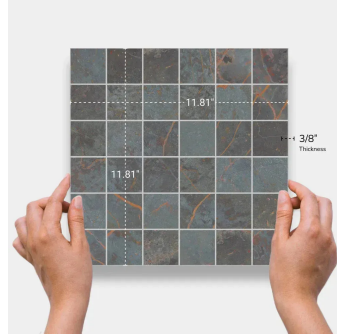

Rainforest Marble Look Brushed Porcelain Mosaic Tile

[View Product](#)

SKU	ATATHAROKMOS
Item size	11.81x11.81 inch
Tile Finish	Matte
Coverage	0.979
Sold By	sheet
Sq Ft Per Box	10.764
Tile Use	Outdoors, Indoor Walls, Light traffic floors, High traffic floors, Shower Walls, Shower Floor, Steam Room, Swimming Pool, Heat areas up to 150F, Commercial walls, Commercial Floors
Tile Edges	Rectified
Recommended Grout 1	Laticrete Permacolor

Material	Porcelain
Thickness	3/8 inch
Mounting type	Mesh
Priced By	sheet
Pieces Per Box	11
Weight	4.07
Shade Variation	V2 (slight)
Recommended thinset	Laticrete 254 Platinum
Country of Origin	Italy