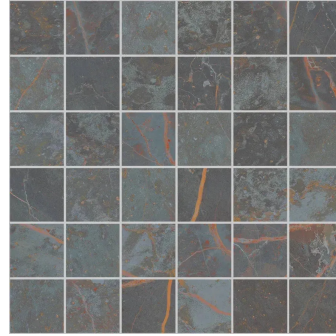

Rainforest Marble Look Brushed Porcelain Mosaic Tile

[View Product](#)

SKU	ATATHAROKMOS
Item size	11.81x11.81 inch
Tile Finish	Matte
Coverage	0.979
Sold By	sheet
Sq Ft Per Box	10.764
Tile Use	Outdoors, Indoor Walls, Light traffic floors, High traffic floors, Shower Walls, Shower Floor, Steam Room, Swimming Pool, Heat areas up to 150F, Commercial walls, Commercial Floors
Tile Edges	Rectified
Recommended Grout 1	Laticrete Permacolor

Material	Porcelain
Thickness	3/8 inch
Mounting type	Mesh
Priced By	sheet
Pieces Per Box	11
Weight	4.07
Shade Variation	V2 (slight)
Recommended thinset	Laticrete 254 Platinum
Country of Origin	Italy