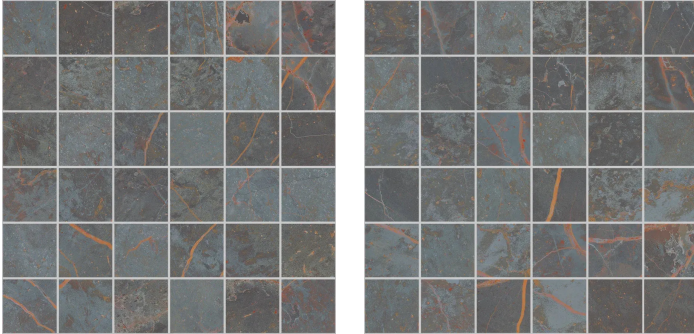

# Rainforest Marble Look Brushed Porcelain Mosaic Tile

[View Product](#)

SKU	ATATHAROKMOS	Material	Porcelain
Item size	11.81x11.81 inch	Thickness	3/8 inch
Tile Finish	Matte	Mounting type	Mesh
Coverage	0.979	Priced By	sheet
Sold By	sheet	Pieces Per Box	11
Sq Ft Per Box	10.764	Weight	4.07
Tile Use	Outdoors, Indoor Walls, Light traffic floors, High traffic floors, Shower Walls, Shower Floor, Steam Room, Swimming Pool, Heat areas up to 150F, Commercial walls, Commercial Floors	Shade Variation	V2 (slight)
Tile Edges	Rectified	Recommended thinset	Laticrete 254 Platinum
Recommended Grout 1	Laticrete Permacolor	Country of Origin	Italy