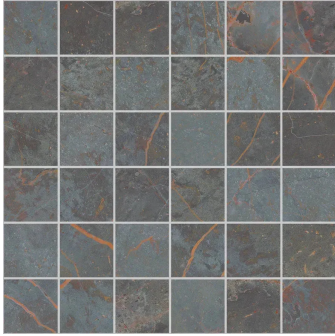

Rainforest Marble Look Brushed Porcelain Mosaic Tile

[View Product](#)

SKU	ATATHAROKMOS
Item size	11.81x11.81 inch
Tile Finish	Matte
Coverage	0.979
Sold By	sheet
Sq Ft Per Box	10.764
Tile Use	Outdoors, Indoor Walls, Light traffic floors, High traffic floors, Shower Walls, Shower Floor, Steam Room, Swimming Pool, Heat areas up to 150F, Commercial walls, Commercial Floors
Tile Edges	Rectified
Recommended Grout 1	Laticrete Permacolor

Material	Porcelain
Thickness	3/8 inch
Mounting type	Mesh
Priced By	sheet
Pieces Per Box	11
Weight	4.07
Shade Variation	V2 (slight)
Recommended thinset	Laticrete 254 Platinum
Country of Origin	Italy