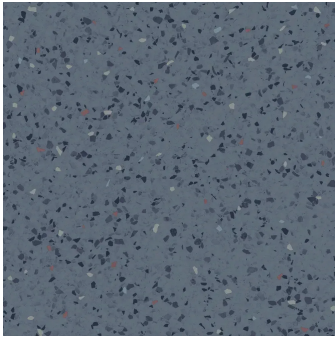

Blue 24x24 Terrazo Look Matte Porcelain Tile

[View Product](#)

SKU	ATTERBLUSPK2424	Material	Porcelain
Item size	23.94x23.94 inch	Thickness	5/16 inch
Tile Finish	Matte	Mounting type	Loose
Coverage	3.983	Priced By	sf
Sold By	box	Pieces Per Box	4
Sq Ft Per Box	15.930	Weight	
Tile Use	Outdoors, Indoor Walls, Light traffic floors, High traffic floors, Shower Walls, Steam Room, Heat areas up to 150F, Commercial walls, Commercial Floors	Shade Variation	V3 (moderate)
Recommended thinset	Laticrete 254 Platinum	Recommended Grout 1	Laticrete Permacolor White
Country of Origin	Spain		