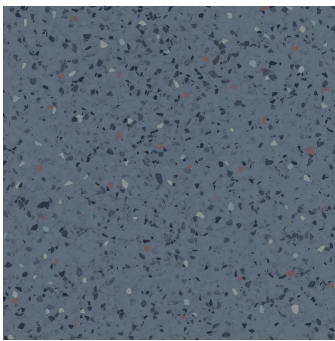

## Blue 24x24 Terrazo Look Matte Porcelain Tile

[View Product](#)

SKU	ATTERBLUSPK2424
Item size	23.94x23.94 inch
Tile Finish	Matte
Coverage	3.983
Sold By	box
Sq Ft Per Box	15.930
Tile Use	Outdoors, Indoor Walls, Light traffic floors, High traffic floors, Shower Walls, Steam Room, Heat areas up to 150F, Commercial walls, Commercial Floors
Recommended thinset	Laticrete 254 Platinum
Country of Origin	Spain

Material	Porcelain
Thickness	5/16 inch
Mounting type	Loose
Priced By	sf
Pieces Per Box	4
Weight	
Shade Variation	V3 (moderate)
Recommended Grout 1	Laticrete Permacolor White