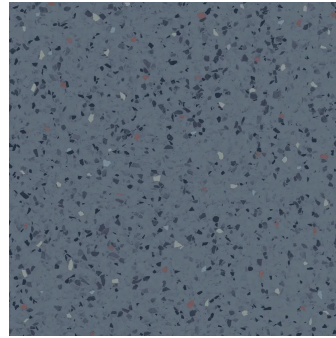

## Blue 24x24 Terrazo Look Matte Porcelain Tile

[View Product](#)

SKU	ATTERBLUSPK2424
Item size	23.94x23.94 inch
Tile Finish	Matte
Coverage	3.983
Sold By	box
Sq Ft Per Box	15.930
Tile Use	Outdoors, Indoor Walls, Light traffic floors, High traffic floors, Shower Walls, Steam Room, Heat areas up to 150F, Commercial walls, Commercial Floors
Recommended thinset	Laticrete 254 Platinum
Country of Origin	Spain

Material	Porcelain
Thickness	5/16 inch
Mounting type	Loose
Priced By	sf
Pieces Per Box	4
Weight	
Shade Variation	V3 (moderate)
Recommended Grout 1	Laticrete Permacolor White