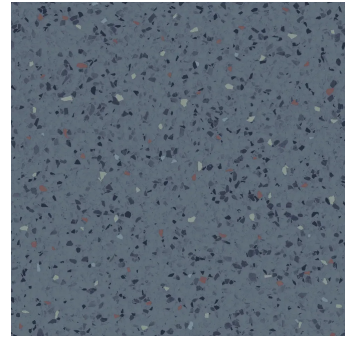

## Blue 24x24 Terrazo Look Matte Porcelain Tile

[View Product](#)

SKU	ATTERBLUSPK2424
Item size	23.94x23.94 inch
Tile Finish	Matte
Coverage	3.983
Sold By	box
Sq Ft Per Box	15.930
Tile Use	Outdoors, Indoor Walls, Light traffic floors, High traffic floors, Shower Walls, Steam Room, Heat areas up to 150F, Commercial walls, Commercial Floors
Recommended thinset	Laticrete 254 Platinum
Country of Origin	Spain

Material	Porcelain
Thickness	5/16 inch
Mounting type	Loose
Priced By	sf
Pieces Per Box	4
Weight	
Shade Variation	V3 (moderate)
Recommended Grout 1	Laticrete Permacolor White