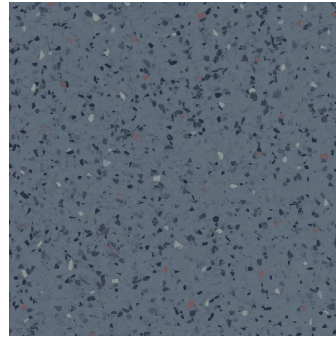

Blue 24x24 Terrazo Look Matte Porcelain Tile

[View Product](#)

SKU	ATTERBLUSPK2424	Material	Porcelain
Item size	23.94x23.94 inch	Thickness	5/16 inch
Tile Finish	Matte	Mounting type	Loose
Coverage	3.983	Priced By	sf
Sold By	box	Pieces Per Box	4
Sq Ft Per Box	15.930	Weight	
Tile Use	Outdoors, Indoor Walls, Light traffic floors, High traffic floors, Shower Walls, Steam Room, Heat areas up to 150F, Commercial walls, Commercial Floors	Shade Variation	V3 (moderate)
Recommended thinset	Laticrete 254 Platinum	Recommended Grout 1	Laticrete Permacolor White
Country of Origin	Spain		