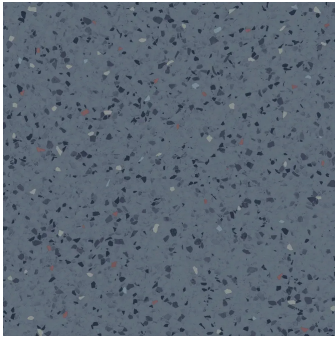

## Blue 24x24 Terrazo Look Matte Porcelain Tile

[View Product](#)

SKU	ATTERBLUSPK2424
Item size	23.94x23.94 inch
Tile Finish	Matte
Coverage	3.983
Sold By	box
Sq Ft Per Box	15.930
Tile Use	Outdoors, Indoor Walls, Light traffic floors, High traffic floors, Shower Walls, Steam Room, Heat areas up to 150F, Commercial walls, Commercial Floors
Recommended thinset	Laticrete 254 Platinum
Country of Origin	Spain

Material	Porcelain
Thickness	5/16 inch
Mounting type	Loose
Priced By	sf
Pieces Per Box	4
Weight	
Shade Variation	V3 (moderate)
Recommended Grout 1	Laticrete Permacolor White