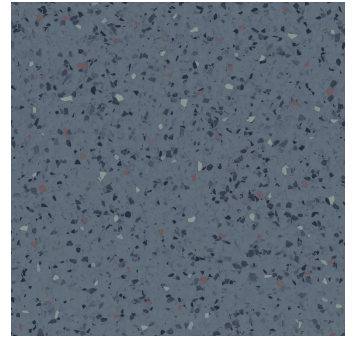

Blue 24x24 Terrazo Look Matte Porcelain Tile

[View Product](#)

SKU	ATTERBLUSPK2424	Material	Porcelain
Item size	23.94x23.94 inch	Thickness	5/16 inch
Tile Finish	Matte	Mounting type	Loose
Coverage	3.983	Priced By	sf
Sold By	box	Pieces Per Box	4
Sq Ft Per Box	15.930	Weight	
Tile Use	Outdoors, Indoor Walls, Light traffic floors, High traffic floors, Shower Walls, Steam Room, Heat areas up to 150F, Commercial walls, Commercial Floors	Shade Variation	V3 (moderate)
Recommended thinset	Laticrete 254 Platinum	Recommended Grout 1	Laticrete Permacolor White
Country of Origin	Spain		