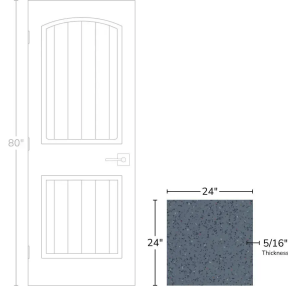

## Blue 24x24 Terrazo Look Matte Porcelain Tile

[View Product](#)

SKU	ATTERBLUSPK2424
Item size	23.94x23.94 inch
Tile Finish	Matte
Coverage	3.983
Sold By	box
Sq Ft Per Box	15.930
Tile Use	Outdoors, Indoor Walls, Light traffic floors, High traffic floors, Shower Walls, Steam Room, Heat areas up to 150F, Commercial walls, Commercial Floors
Recommended thinset	Laticrete 254 Platinum
Country of Origin	Spain

Material	Porcelain
Thickness	5/16 inch
Mounting type	Loose
Priced By	sf
Pieces Per Box	4
Weight	
Shade Variation	V3 (moderate)
Recommended Grout 1	Laticrete Permacolor White