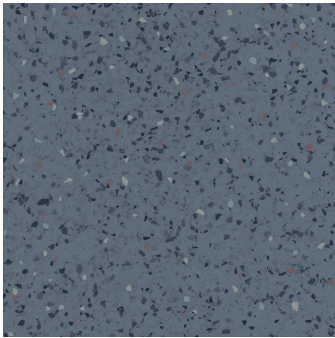

Blue 24x24 Terrazo Look Matte Porcelain Tile

[View Product](#)

SKU	ATTERBLUSPK2424	Material	Porcelain
Item size	23.94x23.94 inch	Thickness	5/16 inch
Tile Finish	Matte	Mounting type	Loose
Coverage	3.983	Priced By	sf
Sold By	box	Pieces Per Box	4
Sq Ft Per Box	15.930	Weight	
Tile Use	Outdoors, Indoor Walls, Light traffic floors, High traffic floors, Shower Walls, Steam Room, Heat areas up to 150F, Commercial walls, Commercial Floors	Shade Variation	V3 (moderate)
Recommended thinset	Laticrete 254 Platinum	Recommended Grout 1	Laticrete Permacolor White
Country of Origin	Spain		