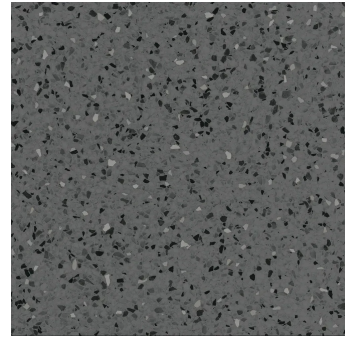

Gray 24x24 Terrazo Look Matte Porcelain Tile

[View Product](#)

| | |
|---------------------|---|
| SKU | ATTERGRSPK2424 |
| Item size | 23.94x23.94 inch |
| Tile Finish | Matte |
| Coverage | 3.983 |
| Sold By | box |
| Sq Ft Per Box | 15.930 |
| Tile Use | Outdoors, Indoor Walls, Light traffic floors, High traffic floors, Shower Walls, Steam Room, Heat areas up to 150F, Commercial walls, Commercial Floors |
| Recommended thinset | Laticrete 254 Platinum |
| Country of Origin | Spain |

| | |
|---------------------|----------------------------|
| Material | Porcelain |
| Thickness | 5/16 inch |
| Mounting type | Loose |
| Priced By | sf |
| Pieces Per Box | 4 |
| Weight | |
| Shade Variation | V3 (moderate) |
| Recommended Grout 1 | Laticrete Permacolor White |