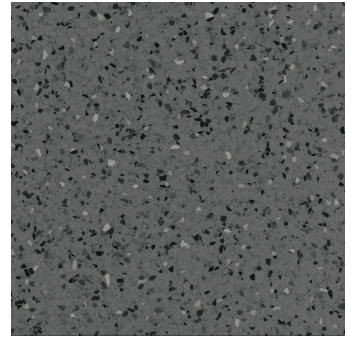

Gray 24x24 Terrazo Look Matte Porcelain Tile

[View Product](#)

SKU	ATTERGRSPK2424	Material	Porcelain
Item size	23.94x23.94 inch	Thickness	5/16 inch
Tile Finish	Matte	Mounting type	Loose
Coverage	3.983	Priced By	sf
Sold By	box	Pieces Per Box	4
Sq Ft Per Box	15.930	Weight	
Tile Use	Outdoors, Indoor Walls, Light traffic floors, High traffic floors, Shower Walls, Steam Room, Heat areas up to 150F, Commercial walls, Commercial Floors	Shade Variation	V3 (moderate)
Recommended thinset	Laticrete 254 Platinum	Recommended Grout 1	Laticrete Permacolor White
Country of Origin	Spain		