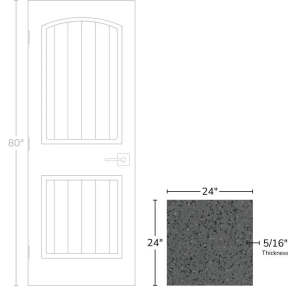

Gray 24x24 Terrazo Look Matte Porcelain Tile

[View Product](#)

| | |
|---------------------|---|
| SKU | ATTERGRSPK2424 |
| Item size | 23.94x23.94 inch |
| Tile Finish | Matte |
| Coverage | 3.983 |
| Sold By | box |
| Sq Ft Per Box | 15.930 |
| Tile Use | Outdoors, Indoor Walls, Light traffic floors, High traffic floors, Shower Walls, Steam Room, Heat areas up to 150F, Commercial walls, Commercial Floors |
| Recommended thinset | Laticrete 254 Platinum |
| Country of Origin | Spain |

| | |
|---------------------|----------------------------|
| Material | Porcelain |
| Thickness | 5/16 inch |
| Mounting type | Loose |
| Priced By | sf |
| Pieces Per Box | 4 |
| Weight | |
| Shade Variation | V3 (moderate) |
| Recommended Grout 1 | Laticrete Permacolor White |