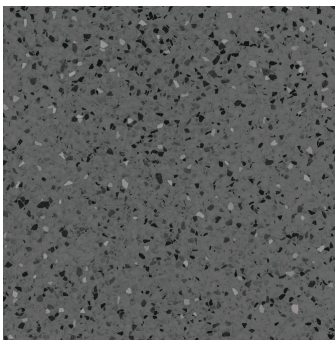

Gray 24x24 Terrazo Look Matte Porcelain Tile

[View Product](#)

| | |
|---------------------|---|
| SKU | ATTERGRSPK2424 |
| Item size | 23.94x23.94 inch |
| Tile Finish | Matte |
| Coverage | 3.983 |
| Sold By | box |
| Sq Ft Per Box | 15.930 |
| Tile Use | Outdoors, Indoor Walls, Light traffic floors, High traffic floors, Shower Walls, Steam Room, Heat areas up to 150F, Commercial walls, Commercial Floors |
| Recommended thinset | Laticrete 254 Platinum |
| Country of Origin | Spain |

| | |
|---------------------|----------------------------|
| Material | Porcelain |
| Thickness | 5/16 inch |
| Mounting type | Loose |
| Priced By | sf |
| Pieces Per Box | 4 |
| Weight | |
| Shade Variation | V3 (moderate) |
| Recommended Grout 1 | Laticrete Permacolor White |