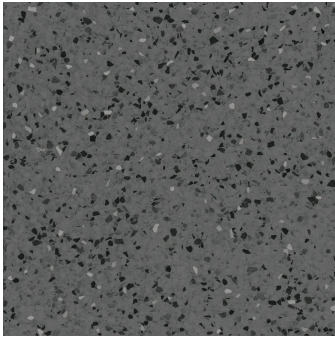

Gray 24x24 Terrazo Look Matte Porcelain Tile

[View Product](#)

| | |
|---------------------|---|
| SKU | ATTERGRSPK2424 |
| Item size | 23.94x23.94 inch |
| Tile Finish | Matte |
| Coverage | 3.983 |
| Sold By | box |
| Sq Ft Per Box | 15.930 |
| Tile Use | Outdoors, Indoor Walls, Light traffic floors, High traffic floors, Shower Walls, Steam Room, Heat areas up to 150F, Commercial walls, Commercial Floors |
| Recommended thinset | Laticrete 254 Platinum |
| Country of Origin | Spain |

| | |
|---------------------|----------------------------|
| Material | Porcelain |
| Thickness | 5/16 inch |
| Mounting type | Loose |
| Priced By | sf |
| Pieces Per Box | 4 |
| Weight | |
| Shade Variation | V3 (moderate) |
| Recommended Grout 1 | Laticrete Permacolor White |