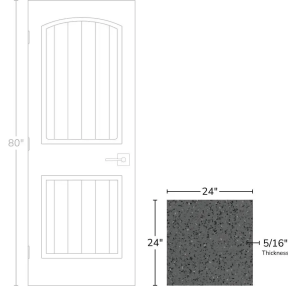

Gray 24x24 Terrazo Look Matte Porcelain Tile

[View Product](#)

SKU	ATTERGRSPK2424	Material	Porcelain
Item size	23.94x23.94 inch	Thickness	5/16 inch
Tile Finish	Matte	Mounting type	Loose
Coverage	3.983	Priced By	sf
Sold By	box	Pieces Per Box	4
Sq Ft Per Box	15.930	Weight	
Tile Use	Outdoors, Indoor Walls, Light traffic floors, High traffic floors, Shower Walls, Steam Room, Heat areas up to 150F, Commercial walls, Commercial Floors	Shade Variation	V3 (moderate)
Recommended thinset	Laticrete 254 Platinum	Recommended Grout 1	Laticrete Permacolor White
Country of Origin	Spain		