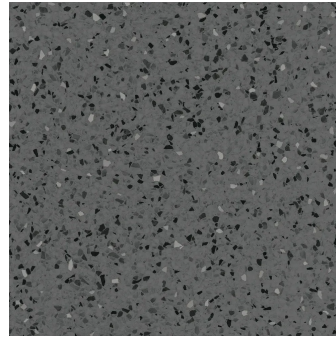

Gray 24x24 Terrazo Look Matte Porcelain Tile

[View Product](#)

| | |
|---------------------|---|
| SKU | ATTERGRSPK2424 |
| Item size | 23.94x23.94 inch |
| Tile Finish | Matte |
| Coverage | 3.983 |
| Sold By | box |
| Sq Ft Per Box | 15.930 |
| Tile Use | Outdoors, Indoor Walls, Light traffic floors, High traffic floors, Shower Walls, Steam Room, Heat areas up to 150F, Commercial walls, Commercial Floors |
| Recommended thinset | Laticrete 254 Platinum |
| Country of Origin | Spain |

| | |
|---------------------|----------------------------|
| Material | Porcelain |
| Thickness | 5/16 inch |
| Mounting type | Loose |
| Priced By | sf |
| Pieces Per Box | 4 |
| Weight | |
| Shade Variation | V3 (moderate) |
| Recommended Grout 1 | Laticrete Permacolor White |