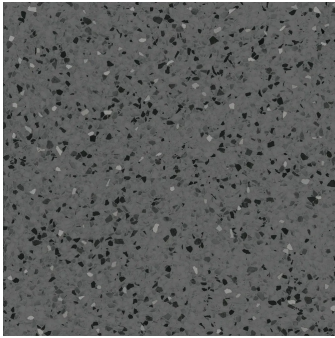

Gray 24x24 Terrazo Look Matte Porcelain Tile

[View Product](#)

SKU	ATTERGRSPK2424	Material	Porcelain
Item size	23.94x23.94 inch	Thickness	5/16 inch
Tile Finish	Matte	Mounting type	Loose
Coverage	3.983	Priced By	sf
Sold By	box	Pieces Per Box	4
Sq Ft Per Box	15.930	Weight	
Tile Use	Outdoors, Indoor Walls, Light traffic floors, High traffic floors, Shower Walls, Steam Room, Heat areas up to 150F, Commercial walls, Commercial Floors	Shade Variation	V3 (moderate)
Recommended thinset	Laticrete 254 Platinum	Recommended Grout 1	Laticrete Permacolor White
Country of Origin	Spain		