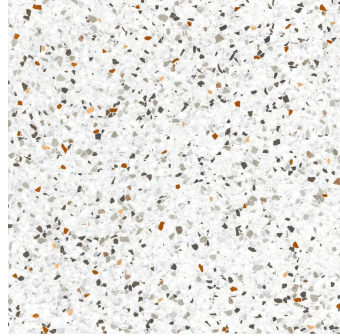

Multicolor 24x24 Terrazo Look Matte Porcelain Tile

[View Product](#)

SKU	ATTERMIXSPK2424	Material	Porcelain
Item size	23.94x23.94 inch	Thickness	5/16 inch
Tile Finish	Matte	Mounting type	Loose
Coverage	3.983	Priced By	sf
Sold By	box	Pieces Per Box	4
Sq Ft Per Box	15.930	Weight	
Tile Use	Outdoors, Indoor Walls, Light traffic floors, High traffic floors, Shower Walls, Steam Room, Heat areas up to 150F, Commercial walls, Commercial Floors	Shade Variation	V3 (moderate)
Recommended thinset	Laticrete 254 Platinum	Recommended Grout 1	Laticrete Permacolor White
Country of Origin	Spain		