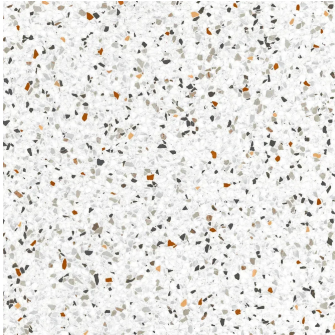

Multicolor 24x24 Terrazo Look Matte Porcelain Tile

[View Product](#)

SKU	ATTERMIXSPK2424	Material	Porcelain
Item size	23.94x23.94 inch	Thickness	5/16 inch
Tile Finish	Matte	Mounting type	Loose
Coverage	3.983	Priced By	sf
Sold By	box	Pieces Per Box	4
Sq Ft Per Box	15.930	Weight	
Tile Use	Outdoors, Indoor Walls, Light traffic floors, High traffic floors, Shower Walls, Steam Room, Heat areas up to 150F, Commercial walls, Commercial Floors	Shade Variation	V3 (moderate)
Recommended thinset	Laticrete 254 Platinum	Recommended Grout 1	Laticrete Permacolor White
Country of Origin	Spain		