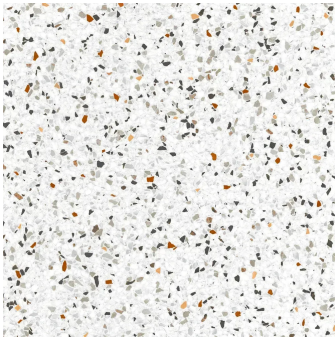

# Multicolor 24x24 Terrazo Look Matte Porcelain Tile

[View Product](#)

SKU	ATTERMIXSPK2424
Item size	23.94x23.94 inch
Tile Finish	Matte
Coverage	3.983
Sold By	box
Sq Ft Per Box	15.930
Tile Use	Outdoors, Indoor Walls, Light traffic floors, High traffic floors, Shower Walls, Steam Room, Heat areas up to 150F, Commercial walls, Commercial Floors
Recommended thinset	Laticrete 254 Platinum
Country of Origin	Spain

Material	Porcelain
Thickness	5/16 inch
Mounting type	Loose
Priced By	sf
Pieces Per Box	4
Weight	
Shade Variation	V3 (moderate)
Recommended Grout 1	Laticrete Permacolor White