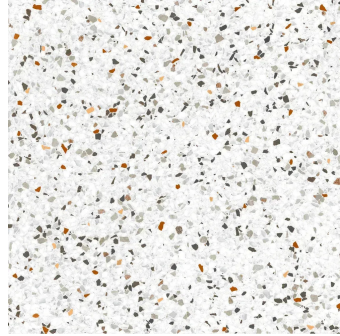

# Multicolor 24x24 Terrazo Look Matte Porcelain Tile

[View Product](#)

SKU	ATTERMIXSPK2424
Item size	23.94x23.94 inch
Tile Finish	Matte
Coverage	3.983
Sold By	box
Sq Ft Per Box	15.930
Tile Use	Outdoors, Indoor Walls, Light traffic floors, High traffic floors, Shower Walls, Steam Room, Heat areas up to 150F, Commercial walls, Commercial Floors
Recommended thinset	Laticrete 254 Platinum
Country of Origin	Spain

Material	Porcelain
Thickness	5/16 inch
Mounting type	Loose
Priced By	sf
Pieces Per Box	4
Weight	
Shade Variation	V3 (moderate)
Recommended Grout 1	Laticrete Permacolor White