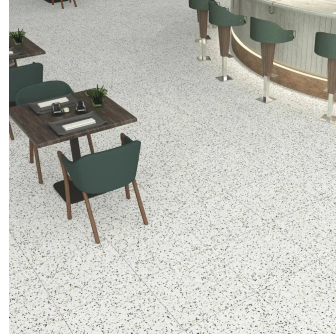

Multicolor 24x24 Terrazo Look Matte Porcelain Tile

[View Product](#)

SKU	ATTERMIXSPK2424	Material	Porcelain
Item size	23.94x23.94 inch	Thickness	5/16 inch
Tile Finish	Matte	Mounting type	Loose
Coverage	3.983	Priced By	sf
Sold By	box	Pieces Per Box	4
Sq Ft Per Box	15.930	Weight	
Tile Use	Outdoors, Indoor Walls, Light traffic floors, High traffic floors, Shower Walls, Steam Room, Heat areas up to 150F, Commercial walls, Commercial Floors	Shade Variation	V3 (moderate)
Recommended thinset	Laticrete 254 Platinum	Recommended Grout 1	Laticrete Permacolor White
Country of Origin	Spain		