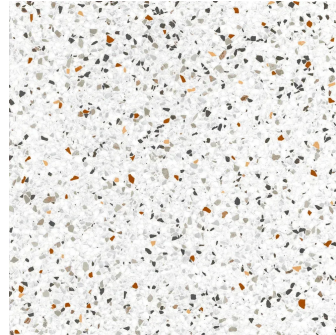

Multicolor 24x24 Terrazo Look Matte Porcelain Tile

[View Product](#)

SKU	ATTERMIXSPK2424	Material	Porcelain
Item size	23.94x23.94 inch	Thickness	5/16 inch
Tile Finish	Matte	Mounting type	Loose
Coverage	3.983	Priced By	sf
Sold By	box	Pieces Per Box	4
Sq Ft Per Box	15.930	Weight	
Tile Use	Outdoors, Indoor Walls, Light traffic floors, High traffic floors, Shower Walls, Steam Room, Heat areas up to 150F, Commercial walls, Commercial Floors	Shade Variation	V3 (moderate)
Recommended thinset	Laticrete 254 Platinum	Recommended Grout 1	Laticrete Permacolor White
Country of Origin	Spain		