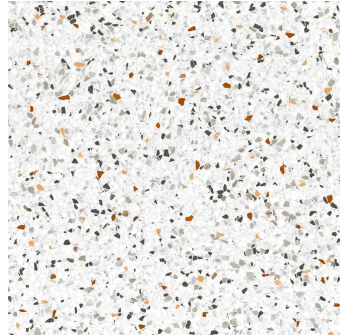

Multicolor 24x24 Terrazo Look Matte Porcelain Tile

[View Product](#)

SKU	ATTERMIXSPK2424	Material	Porcelain
Item size	23.94x23.94 inch	Thickness	5/16 inch
Tile Finish	Matte	Mounting type	Loose
Coverage	3.983	Priced By	sf
Sold By	box	Pieces Per Box	4
Sq Ft Per Box	15.930	Weight	
Tile Use	Outdoors, Indoor Walls, Light traffic floors, High traffic floors, Shower Walls, Steam Room, Heat areas up to 150F, Commercial walls, Commercial Floors	Shade Variation	V3 (moderate)
Recommended thinset	Laticrete 254 Platinum	Recommended Grout 1	Laticrete Permacolor White
Country of Origin	Spain		