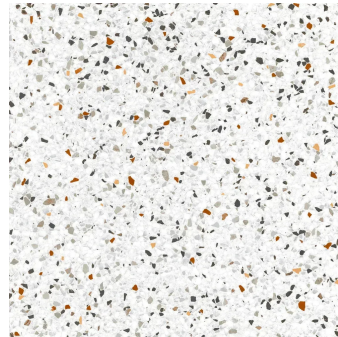

# Multicolor 24x24 Terrazo Look Matte Porcelain Tile

[View Product](#)

SKU	ATTERMIXSPK2424
Item size	23.94x23.94 inch
Tile Finish	Matte
Coverage	3.983
Sold By	box
Sq Ft Per Box	15.930
Tile Use	Outdoors, Indoor Walls, Light traffic floors, High traffic floors, Shower Walls, Steam Room, Heat areas up to 150F, Commercial walls, Commercial Floors
Recommended thinset	Laticrete 254 Platinum
Country of Origin	Spain

Material	Porcelain
Thickness	5/16 inch
Mounting type	Loose
Priced By	sf
Pieces Per Box	4
Weight	
Shade Variation	V3 (moderate)
Recommended Grout 1	Laticrete Permacolor White