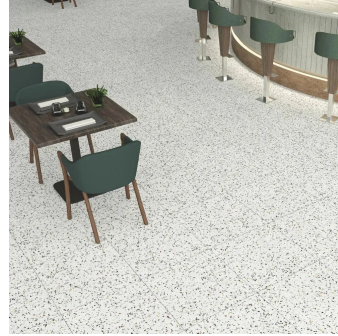

# Multicolor 24x24 Terrazo Look Matte Porcelain Tile

[View Product](#)

SKU	ATTERMIXSPK2424
Item size	23.94x23.94 inch
Tile Finish	Matte
Coverage	3.983
Sold By	box
Sq Ft Per Box	15.930
Tile Use	Outdoors, Indoor Walls, Light traffic floors, High traffic floors, Shower Walls, Steam Room, Heat areas up to 150F, Commercial walls, Commercial Floors
Recommended thinset	Laticrete 254 Platinum
Country of Origin	Spain

Material	Porcelain
Thickness	5/16 inch
Mounting type	Loose
Priced By	sf
Pieces Per Box	4
Weight	
Shade Variation	V3 (moderate)
Recommended Grout 1	Laticrete Permacolor White