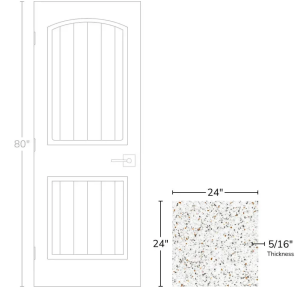

Multicolor 24x24 Terrazo Look Matte Porcelain Tile

[View Product](#)

SKU	ATTERMIXSPK2424	Material	Porcelain
Item size	23.94x23.94 inch	Thickness	5/16 inch
Tile Finish	Matte	Mounting type	Loose
Coverage	3.983	Priced By	sf
Sold By	box	Pieces Per Box	4
Sq Ft Per Box	15.930	Weight	
Tile Use	Outdoors, Indoor Walls, Light traffic floors, High traffic floors, Shower Walls, Steam Room, Heat areas up to 150F, Commercial walls, Commercial Floors	Shade Variation	V3 (moderate)
Recommended thinset	Laticrete 254 Platinum	Recommended Grout 1	Laticrete Permacolor White
Country of Origin	Spain		