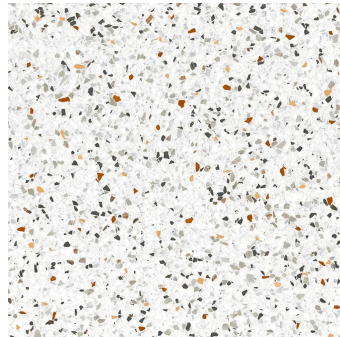

# Multicolor 24x24 Terrazo Look Matte Porcelain Tile

[View Product](#)

SKU	ATTERMIXSPK2424
Item size	23.94x23.94 inch
Tile Finish	Matte
Coverage	3.983
Sold By	box
Sq Ft Per Box	15.930
Tile Use	Outdoors, Indoor Walls, Light traffic floors, High traffic floors, Shower Walls, Steam Room, Heat areas up to 150F, Commercial walls, Commercial Floors
Recommended thinset	Laticrete 254 Platinum
Country of Origin	Spain

Material	Porcelain
Thickness	5/16 inch
Mounting type	Loose
Priced By	sf
Pieces Per Box	4
Weight	
Shade Variation	V3 (moderate)
Recommended Grout 1	Laticrete Permacolor White