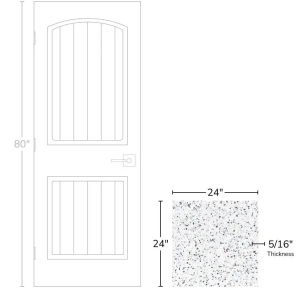

# White & Black 24x24 Terrazo Look Matte Porcelain Tile

[View Product](#)

SKU	ATTERPEPSPK2424
Item size	23.94x23.94 inch
Tile Finish	Matte
Coverage	3.983
Sold By	box
Sq Ft Per Box	15.930
Tile Use	Outdoors, Indoor Walls, Light traffic floors, High traffic floors, Shower Walls, Steam Room, Heat areas up to 150F, Commercial walls, Commercial Floors
Recommended thinset	Laticrete 254 Platinum
Country of Origin	Spain

Material	Porcelain
Thickness	5/16 inch
Mounting type	Loose
Priced By	sf
Pieces Per Box	4
Weight	
Shade Variation	V3 (moderate)
Recommended Grout 1	Laticrete Permacolor White