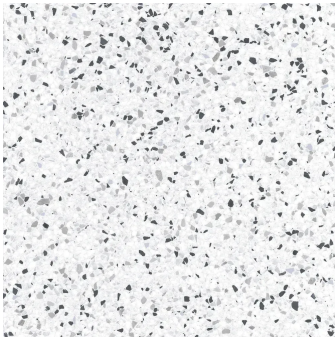

# White & Black 24x24 Terrazo Look Matte Porcelain Tile

[View Product](#)

SKU	ATTERPEPSPK2424
Item size	23.94x23.94 inch
Tile Finish	Matte
Coverage	3.983
Sold By	box
Sq Ft Per Box	15.930
Tile Use	Outdoors, Indoor Walls, Light traffic floors, High traffic floors, Shower Walls, Steam Room, Heat areas up to 150F, Commercial walls, Commercial Floors
Recommended thinset	Laticrete 254 Platinum
Country of Origin	Spain

Material	Porcelain
Thickness	5/16 inch
Mounting type	Loose
Priced By	sf
Pieces Per Box	4
Weight	
Shade Variation	V3 (moderate)
Recommended Grout 1	Laticrete Permacolor White