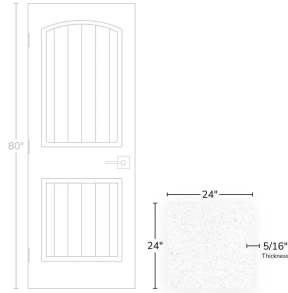

White 24x24 Terrazo Look Matte Porcelain Tile

[View Product](#)

SKU	ATTERWHTSPK2424
Item size	23.94x23.94 inch
Tile Finish	Matte
Coverage	3.983
Sold By	box
Sq Ft Per Box	15.930
Tile Use	Outdoors, Indoor Walls, Light traffic floors, High traffic floors, Shower Walls, Steam Room, Heat areas up to 150F, Commercial walls, Commercial Floors
Recommended thinset	Laticrete 254 Platinum
Country of Origin	Spain

Material	Porcelain
Thickness	5/16 inch
Mounting type	Loose
Priced By	sf
Pieces Per Box	4
Weight	
Shade Variation	V3 (moderate)
Recommended Grout 1	Laticrete Permacolor White