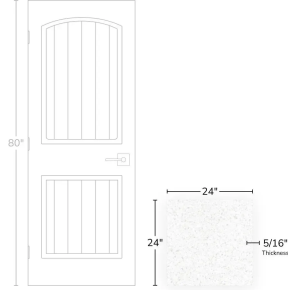

# White 24x24 Terrazo Look Matte Porcelain Tile

[View Product](#)

SKU	ATTERWHTSPK2424	Material	Porcelain
Item size	23.94x23.94 inch	Thickness	5/16 inch
Tile Finish	Matte	Mounting type	Loose
Coverage	3.983	Priced By	sf
Sold By	box	Pieces Per Box	4
Sq Ft Per Box	15.930	Weight	
Tile Use	Outdoors, Indoor Walls, Light traffic floors, High traffic floors, Shower Walls, Steam Room, Heat areas up to 150F, Commercial walls, Commercial Floors	Shade Variation	V3 (moderate)
Recommended thinset	Laticrete 254 Platinum	Recommended Grout 1	Laticrete Permacolor White
Country of Origin	Spain		