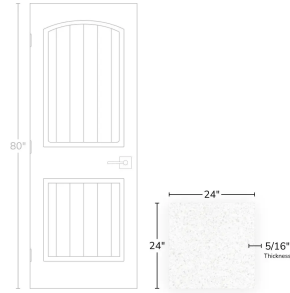

# White 24x24 Terrazo Look Matte Porcelain Tile

[View Product](#)

SKU	ATTERWHTSPK2424	Material	Porcelain
Item size	23.94x23.94 inch	Thickness	5/16 inch
Tile Finish	Matte	Mounting type	Loose
Coverage	3.983	Priced By	sf
Sold By	box	Pieces Per Box	4
Sq Ft Per Box	15.930	Weight	
Tile Use	Outdoors, Indoor Walls, Light traffic floors, High traffic floors, Shower Walls, Steam Room, Heat areas up to 150F, Commercial walls, Commercial Floors	Shade Variation	V3 (moderate)
Recommended thinset	Laticrete 254 Platinum	Recommended Grout 1	Laticrete Permacolor White
Country of Origin	Spain		